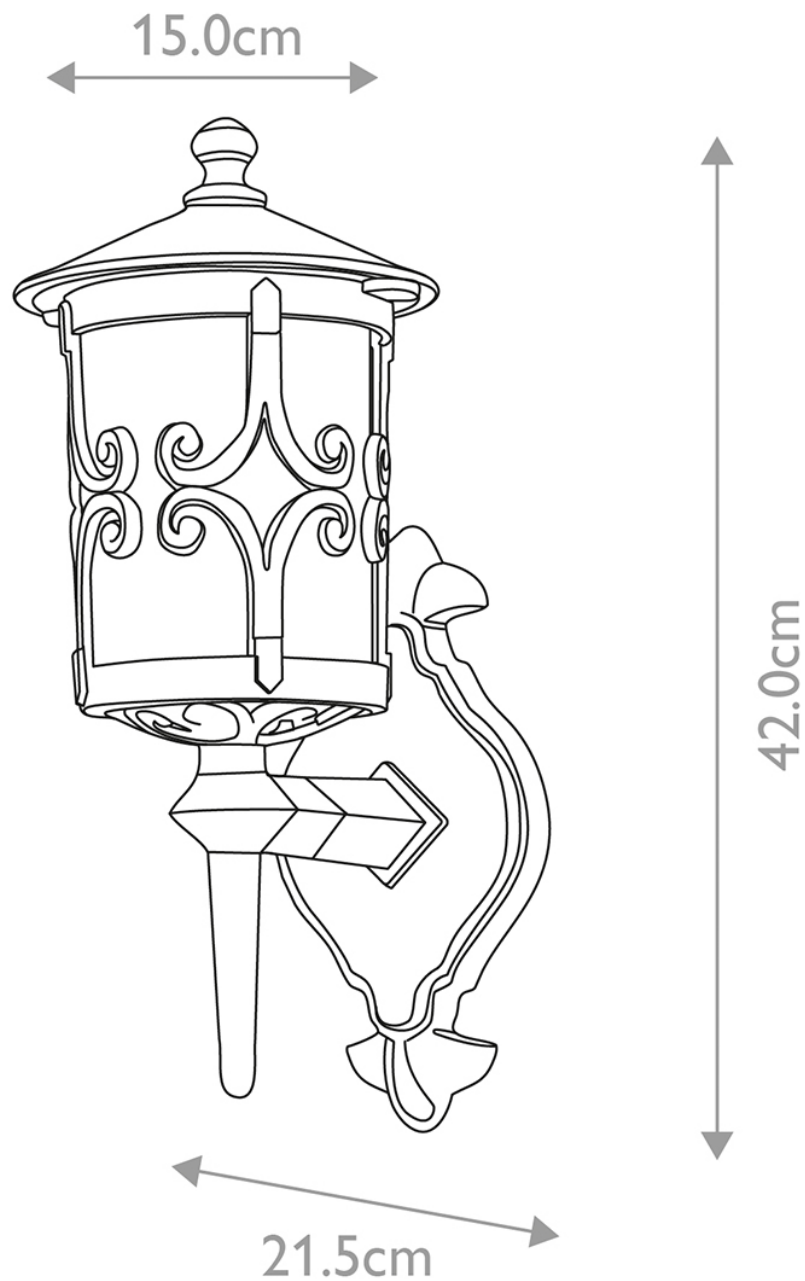

Elstead - Hereford BL10-BLACK Wall Light

CONTACT