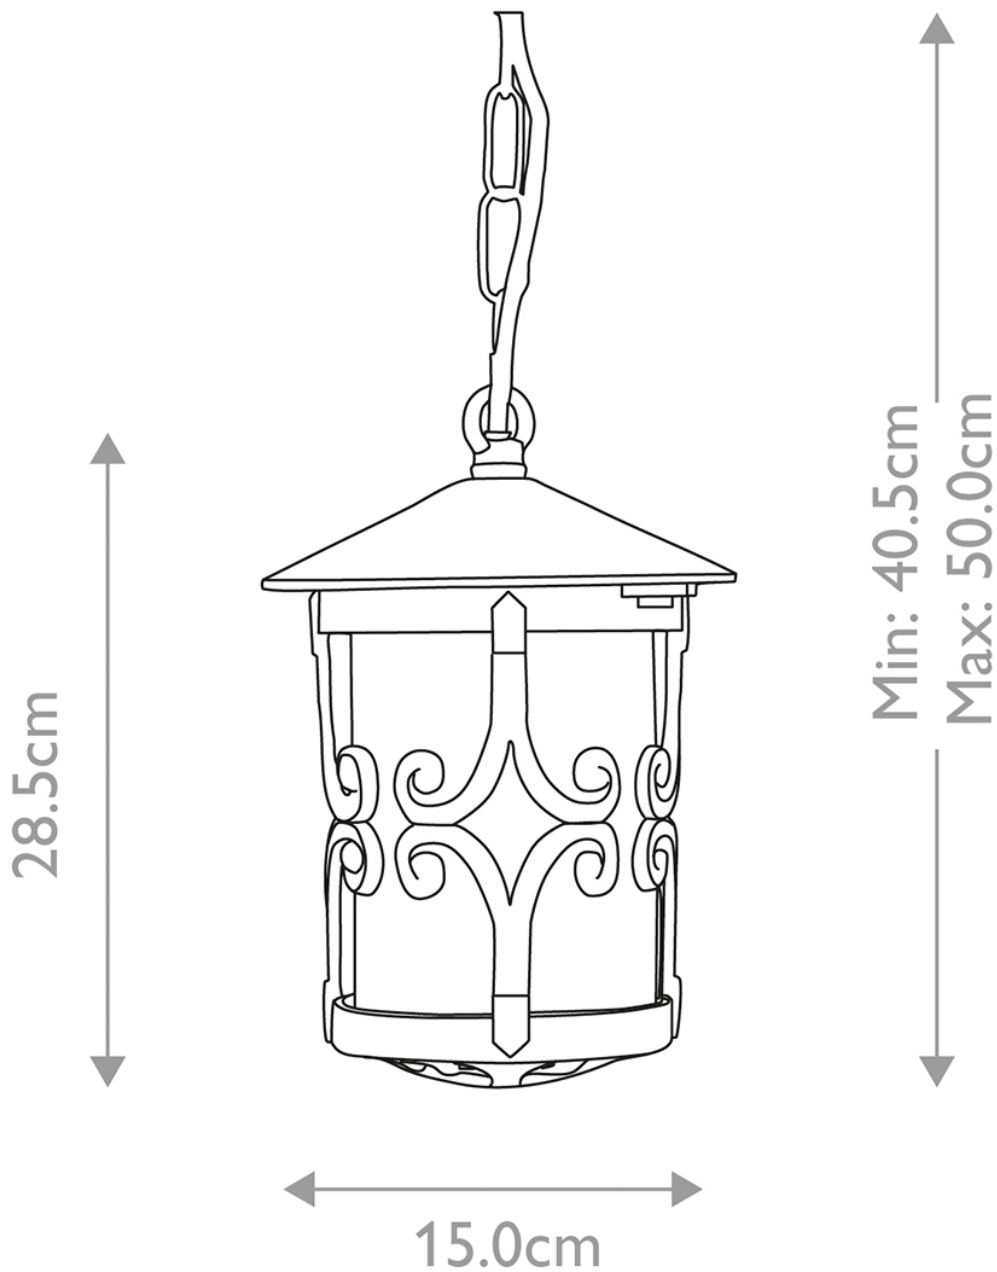

Elstead - Hereford BL13B-BLACK Chain Lantern

**CONTACT**