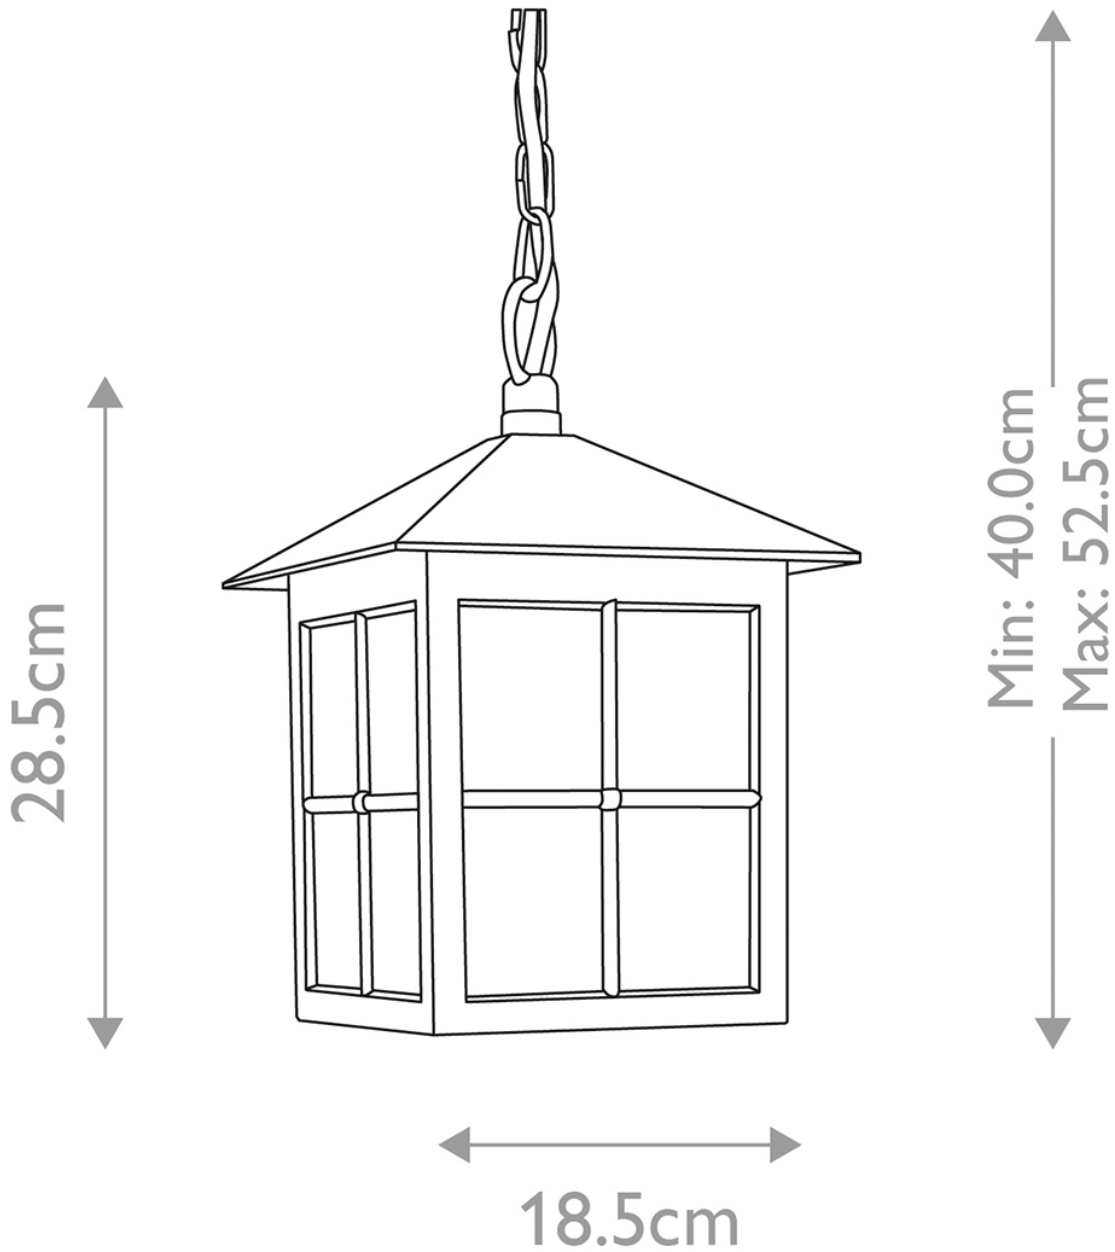

Elstead - Winchester BL18B-BLACK Chain Lantern

**CONTACT**