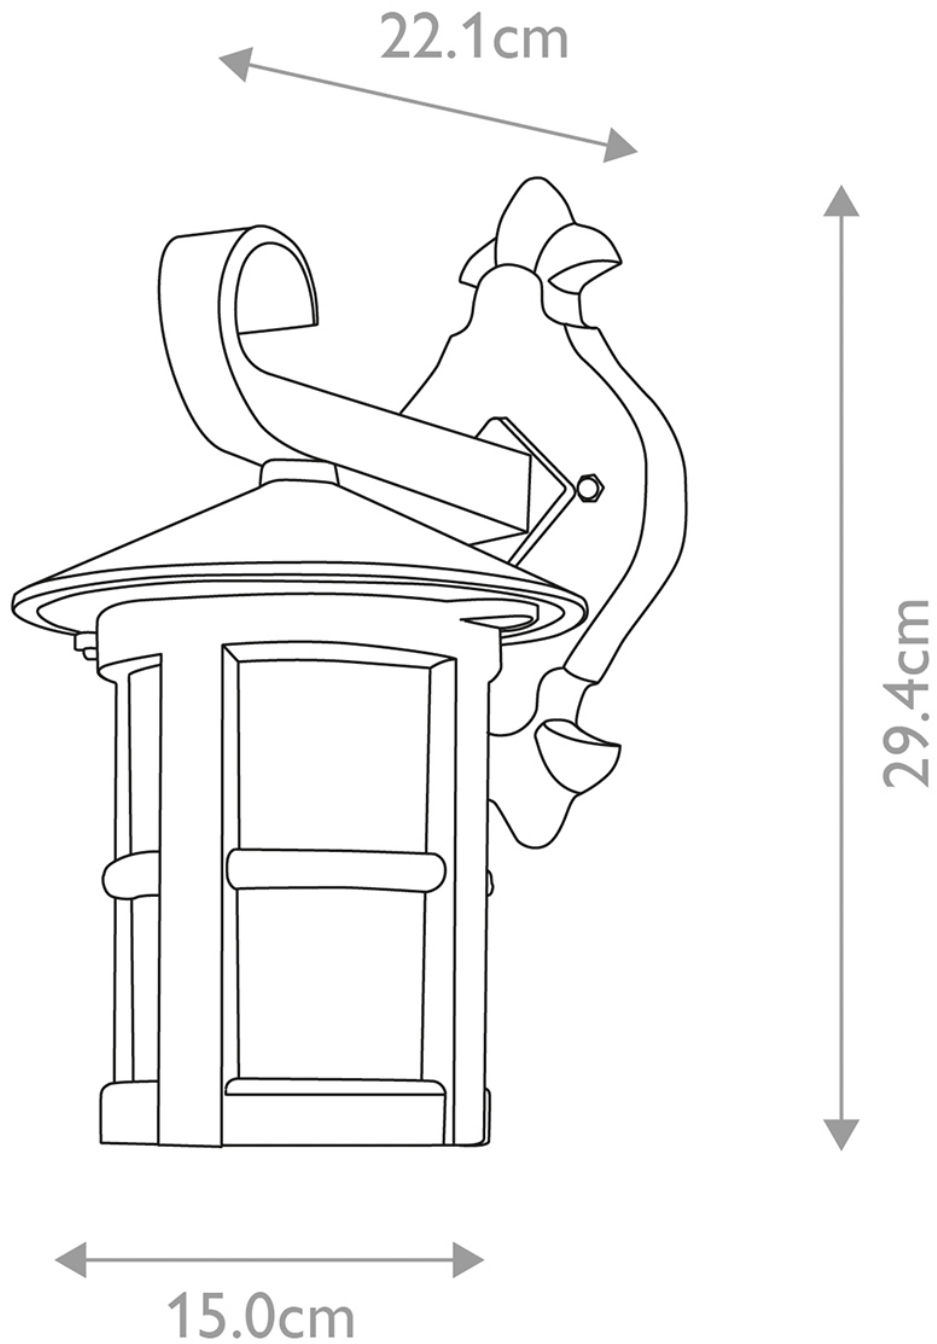

Elstead - Hereford BL21-BLACK-E27 Wall Light

CONTACT