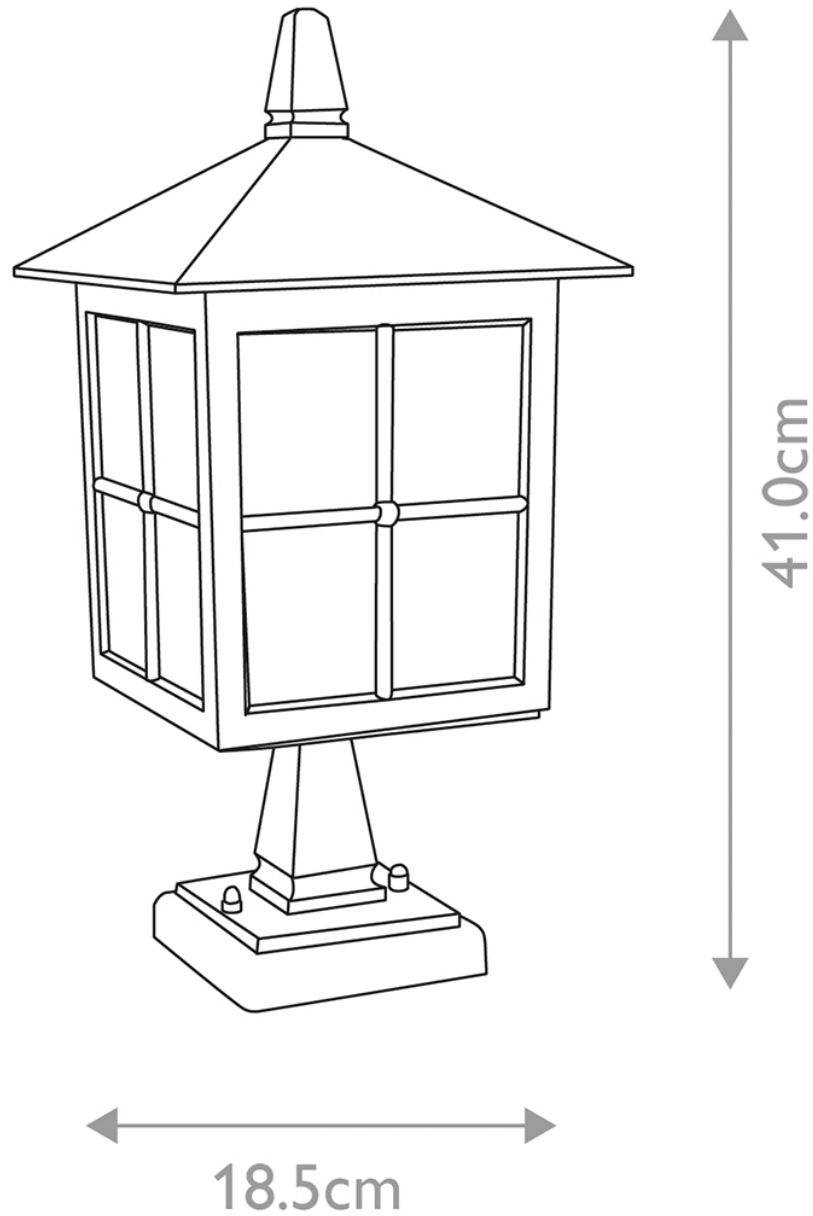

Elstead - Winchester BL25-BLACK Pedestal

CONTACT