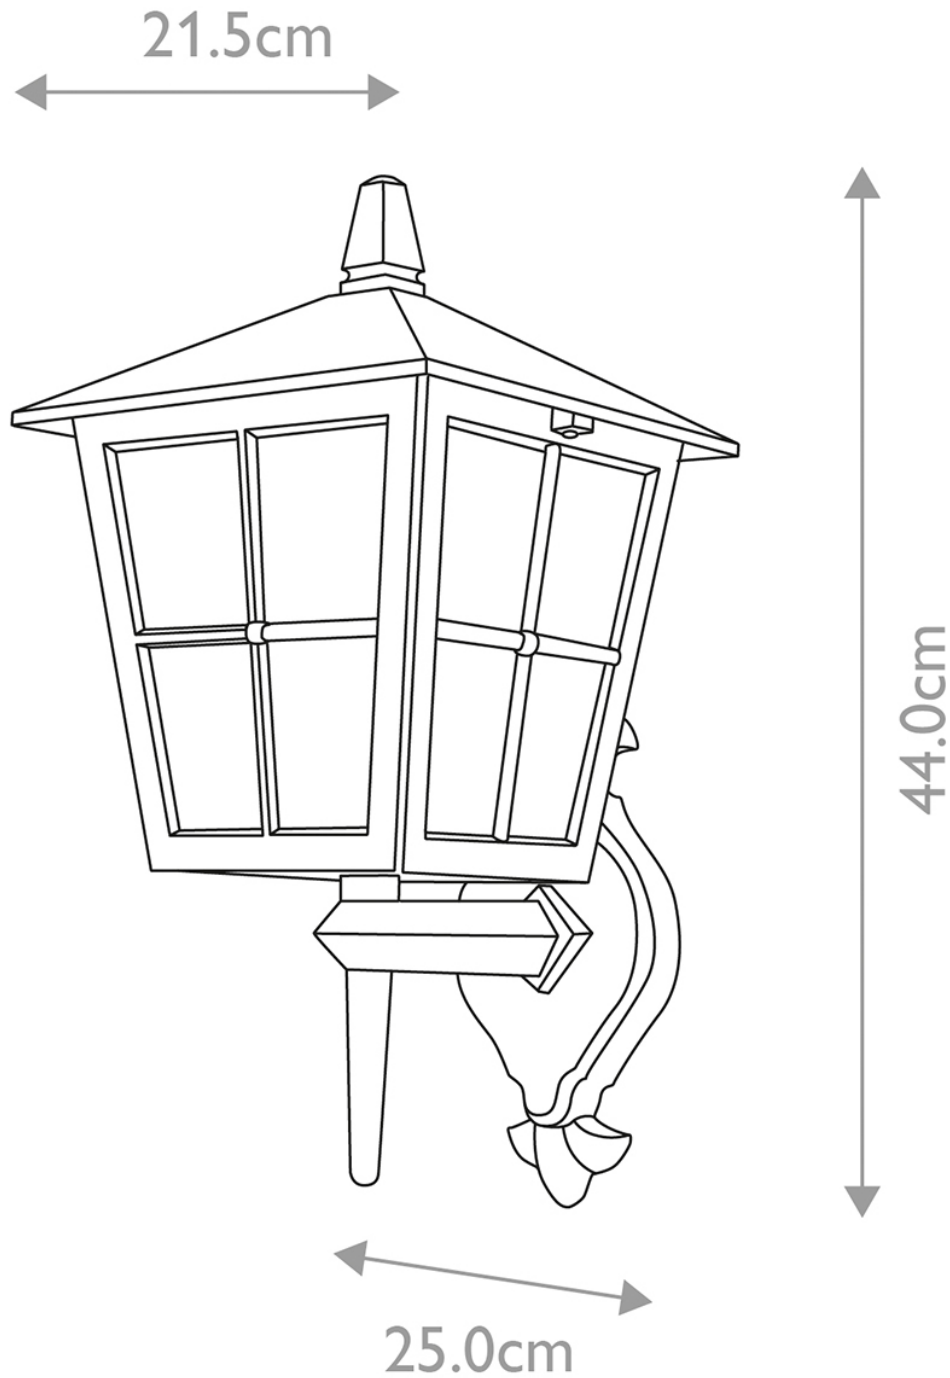

Elstead - Canterbury BL46M-BLACK Wall Light

CONTACT