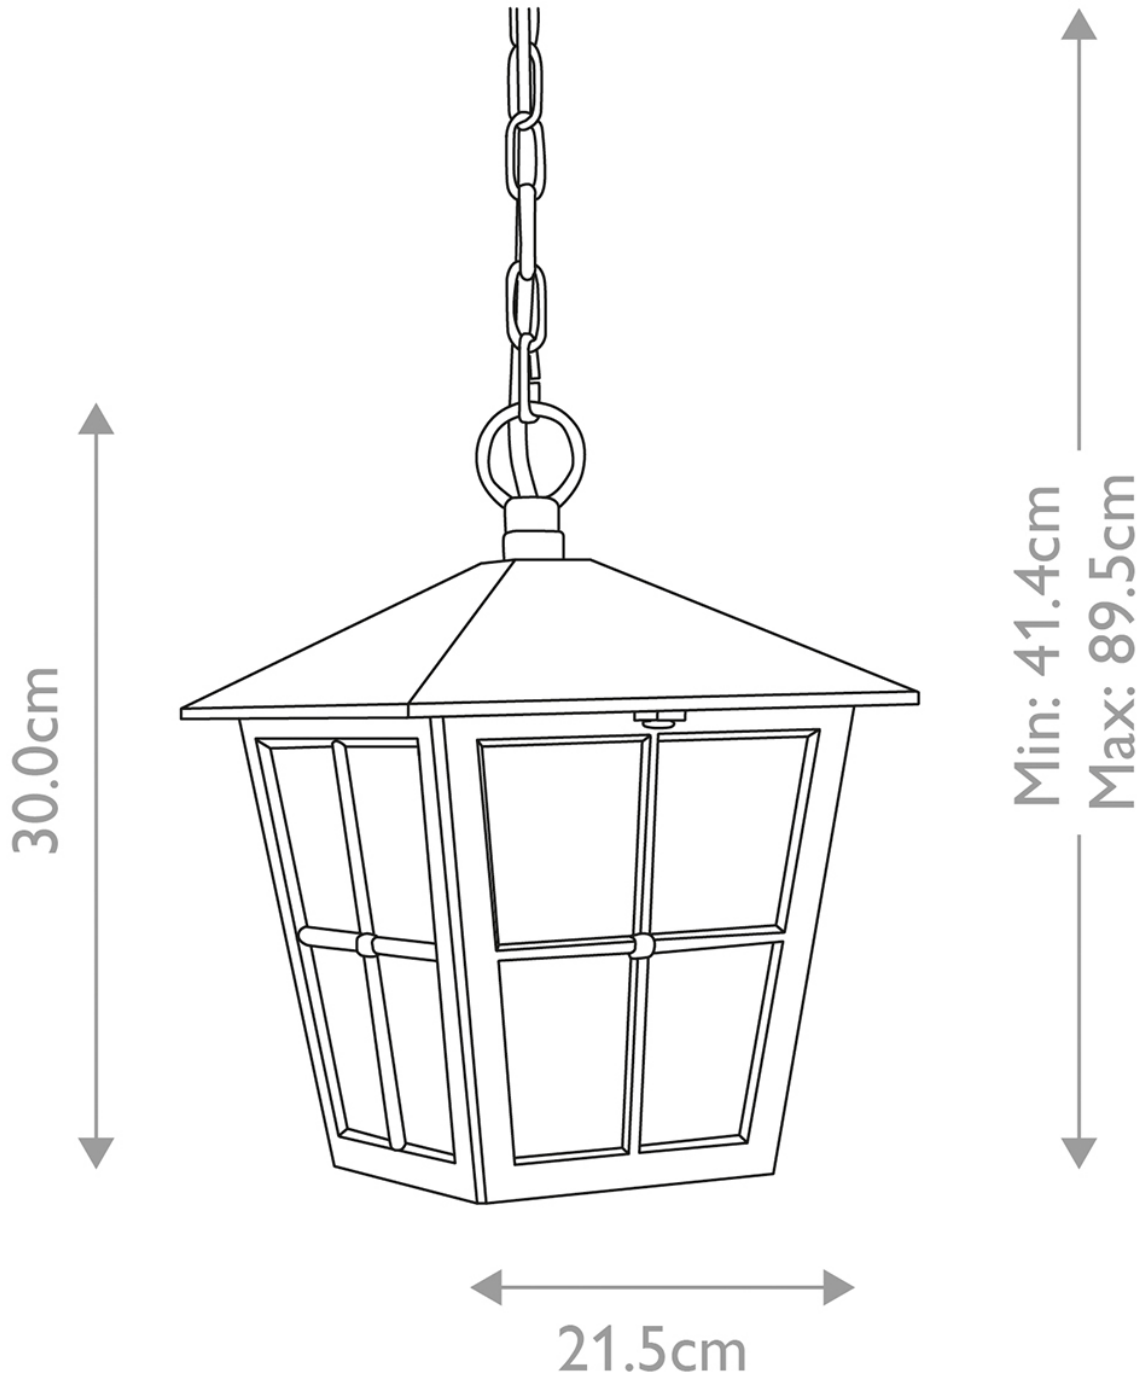

Elstead - Canterbury BL48M-BLACK Chain Lantern

CONTACT