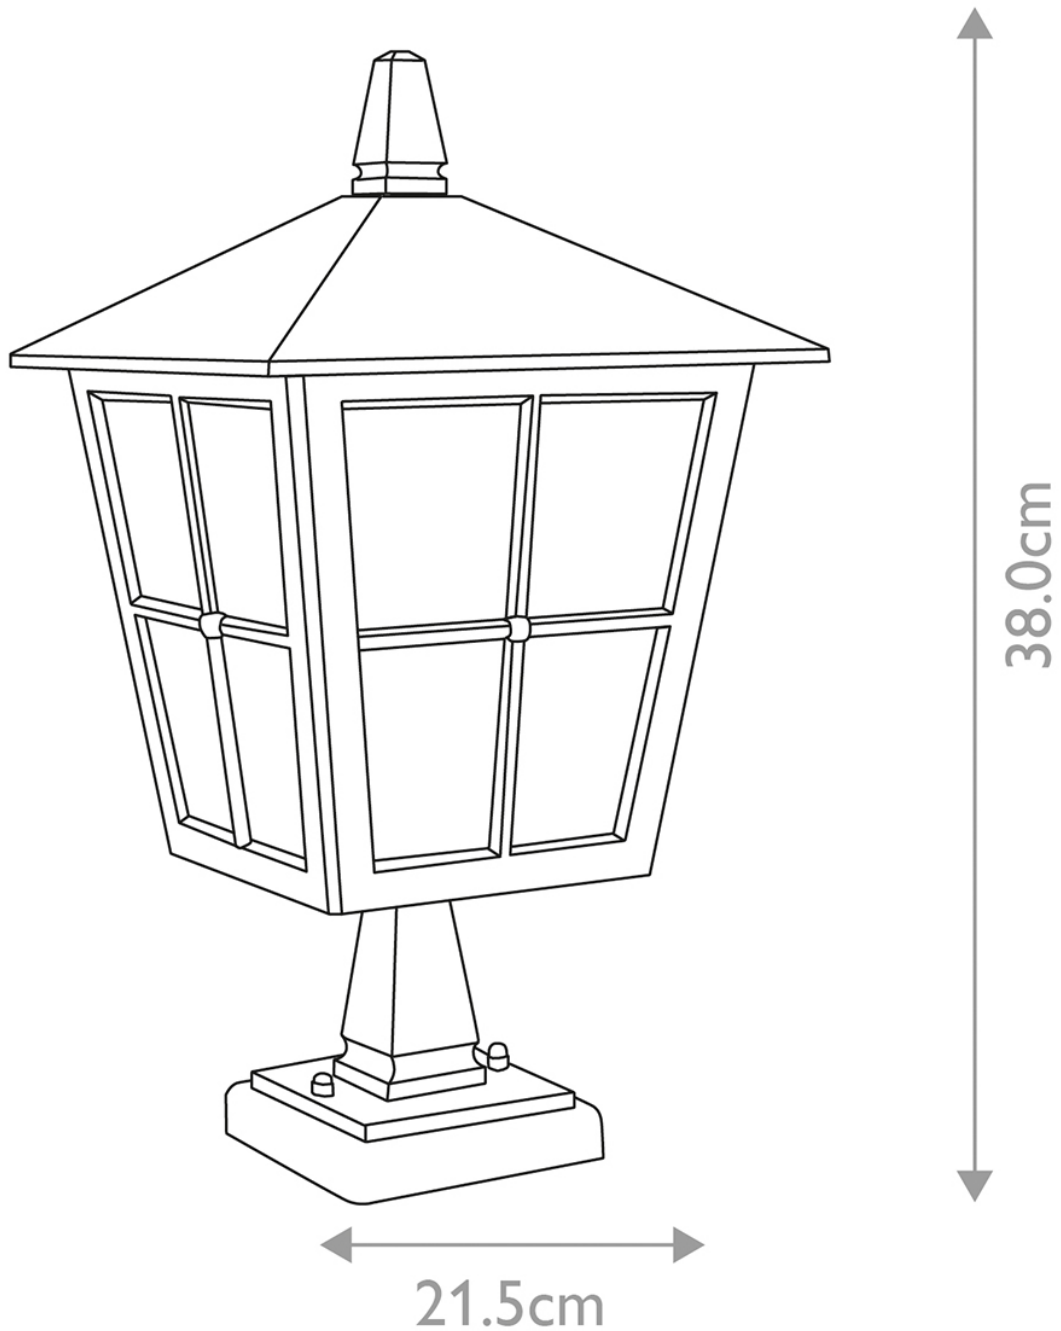

**Elstead - Canterbury BL50M-BLACK Pedestal Lantern**

**CONTACT**