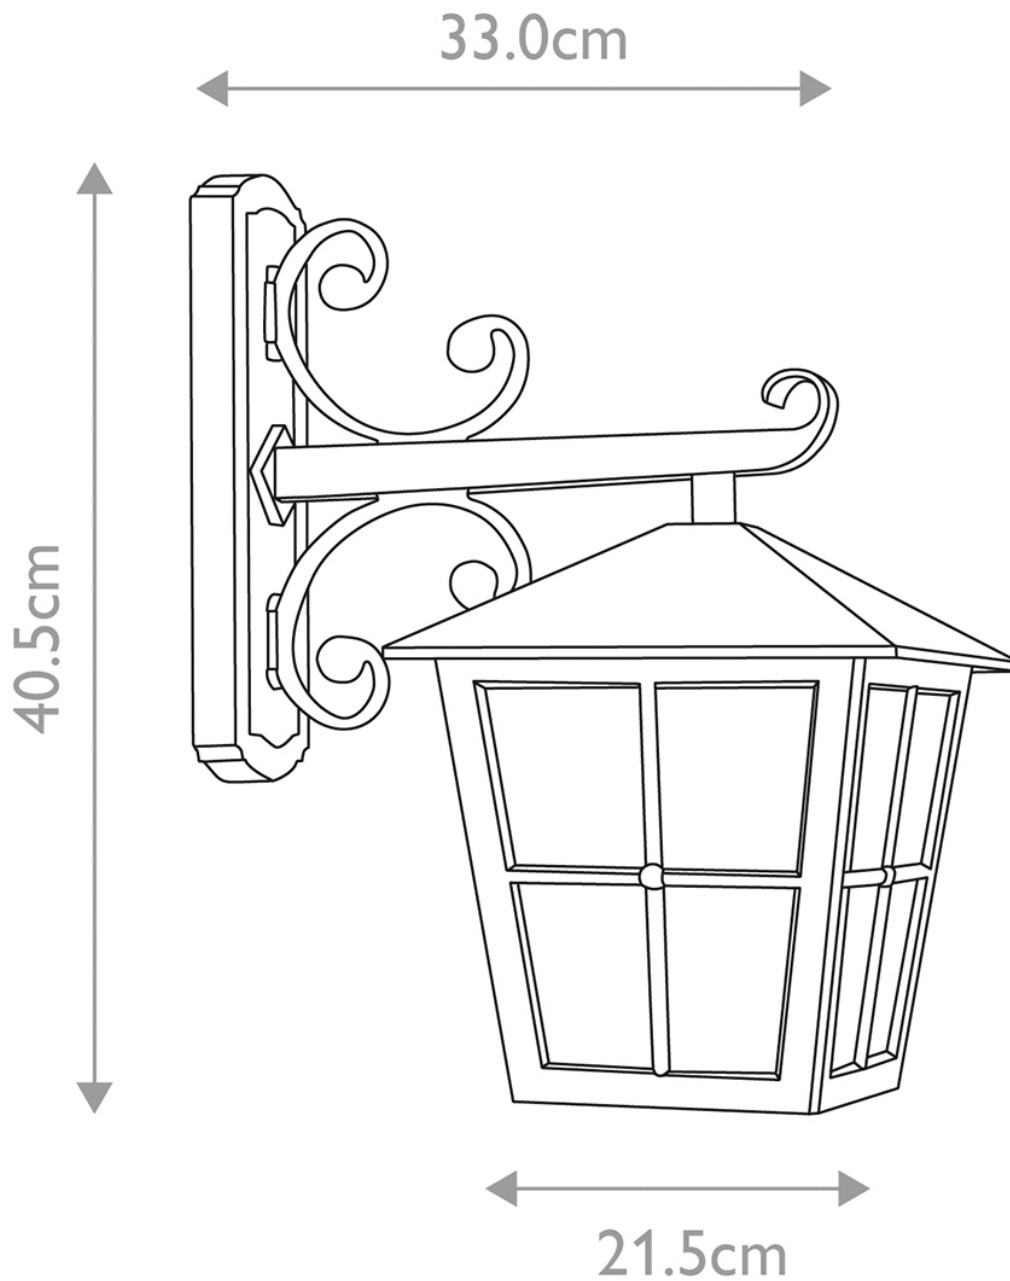

Elstead - Canterbury BL52M-BLACK Wall Light

CONTACT