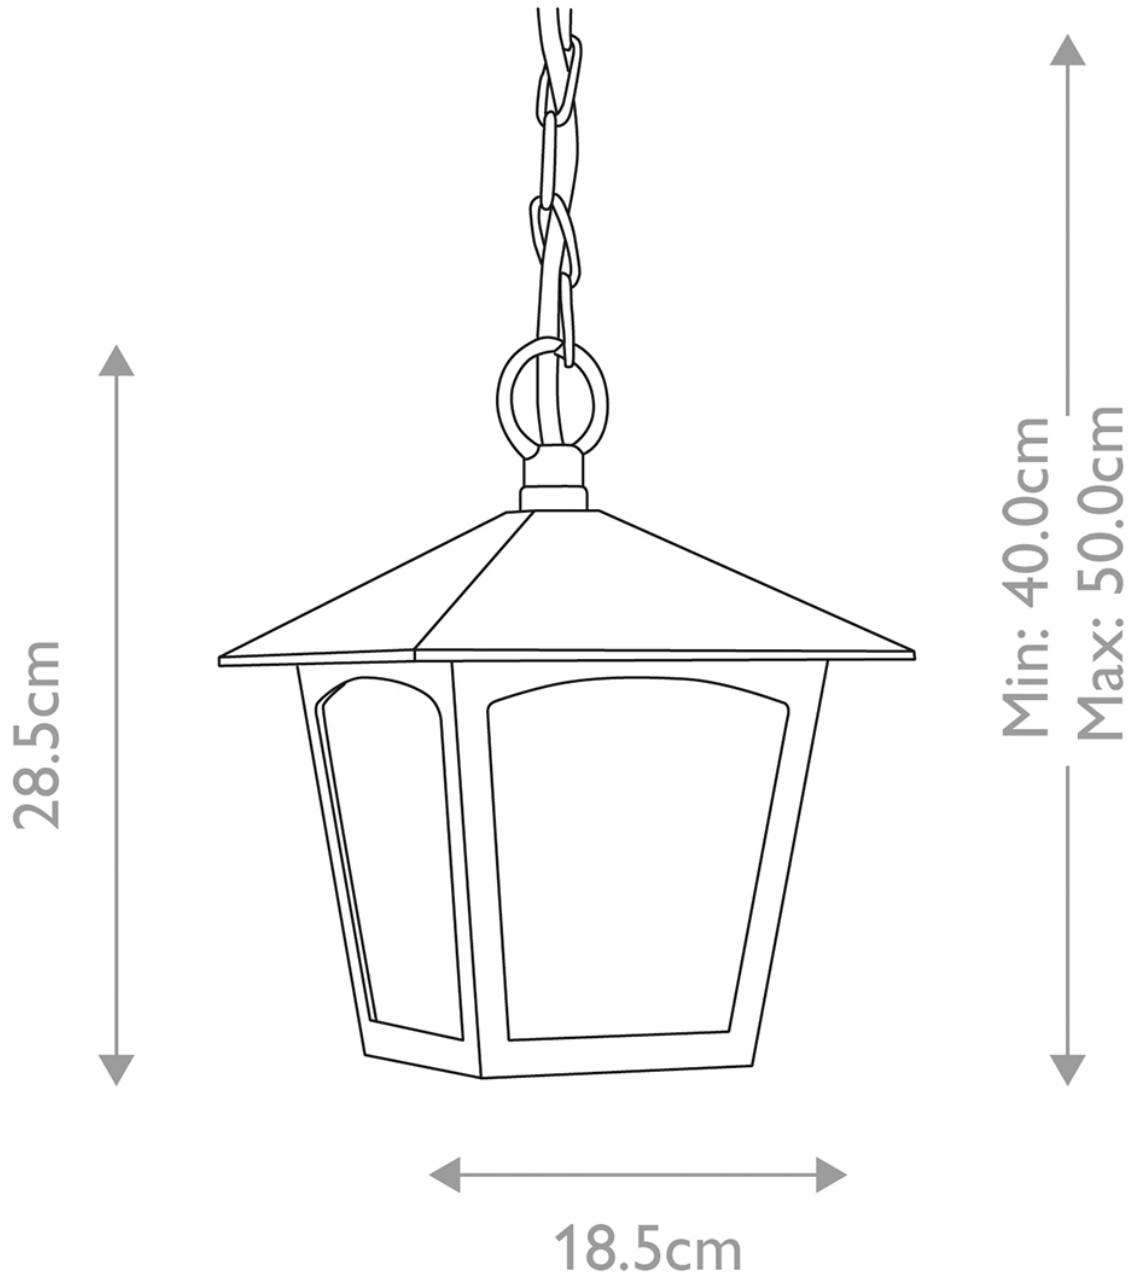

Elstead - York BL6B-BLACK Chain Lantern

CONTACT