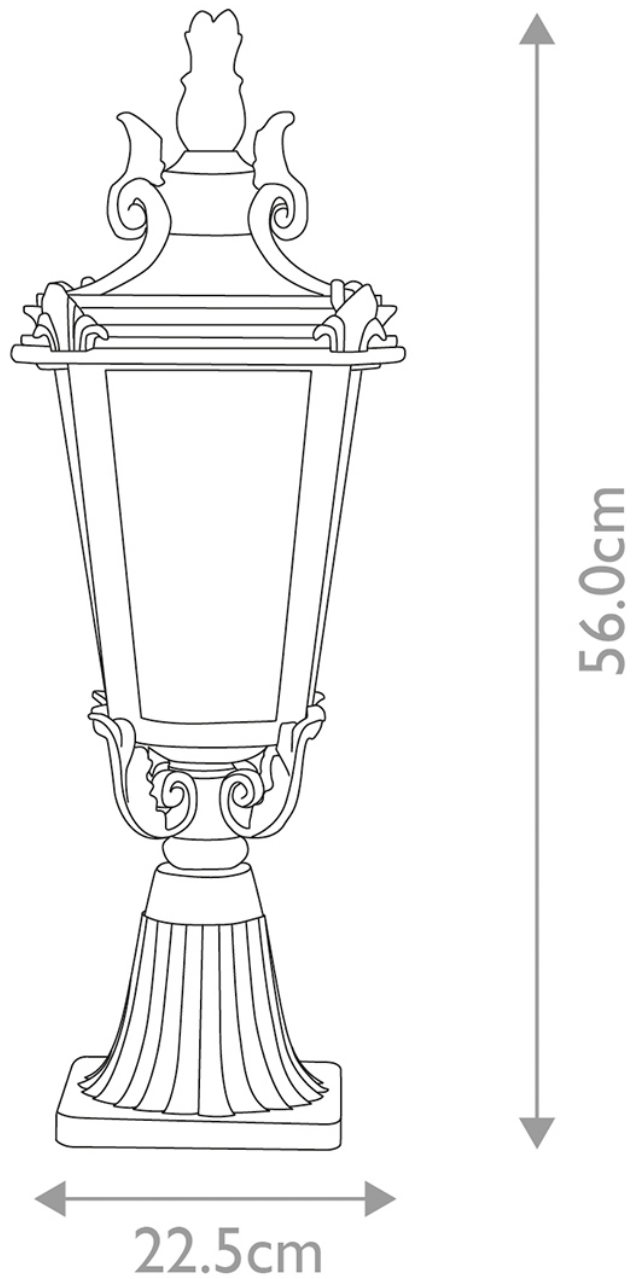

Elstead - Baltimore BT3-M Pedestal

CONTACT