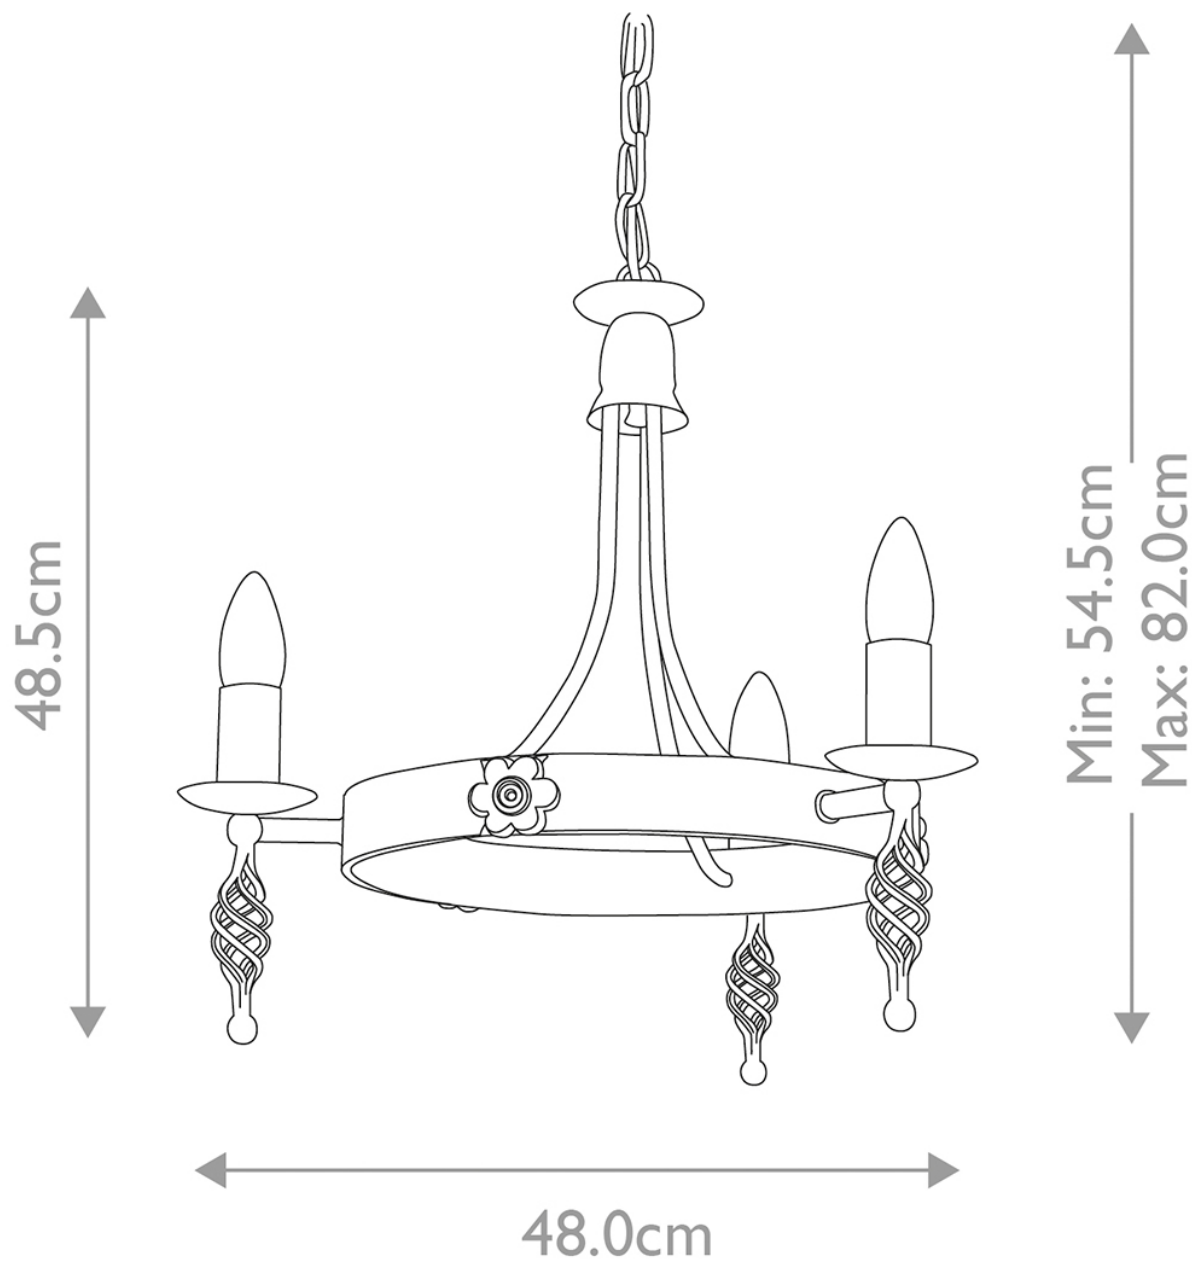

Elstead - Belfry BY3-BLACK Chandelier

CONTACT