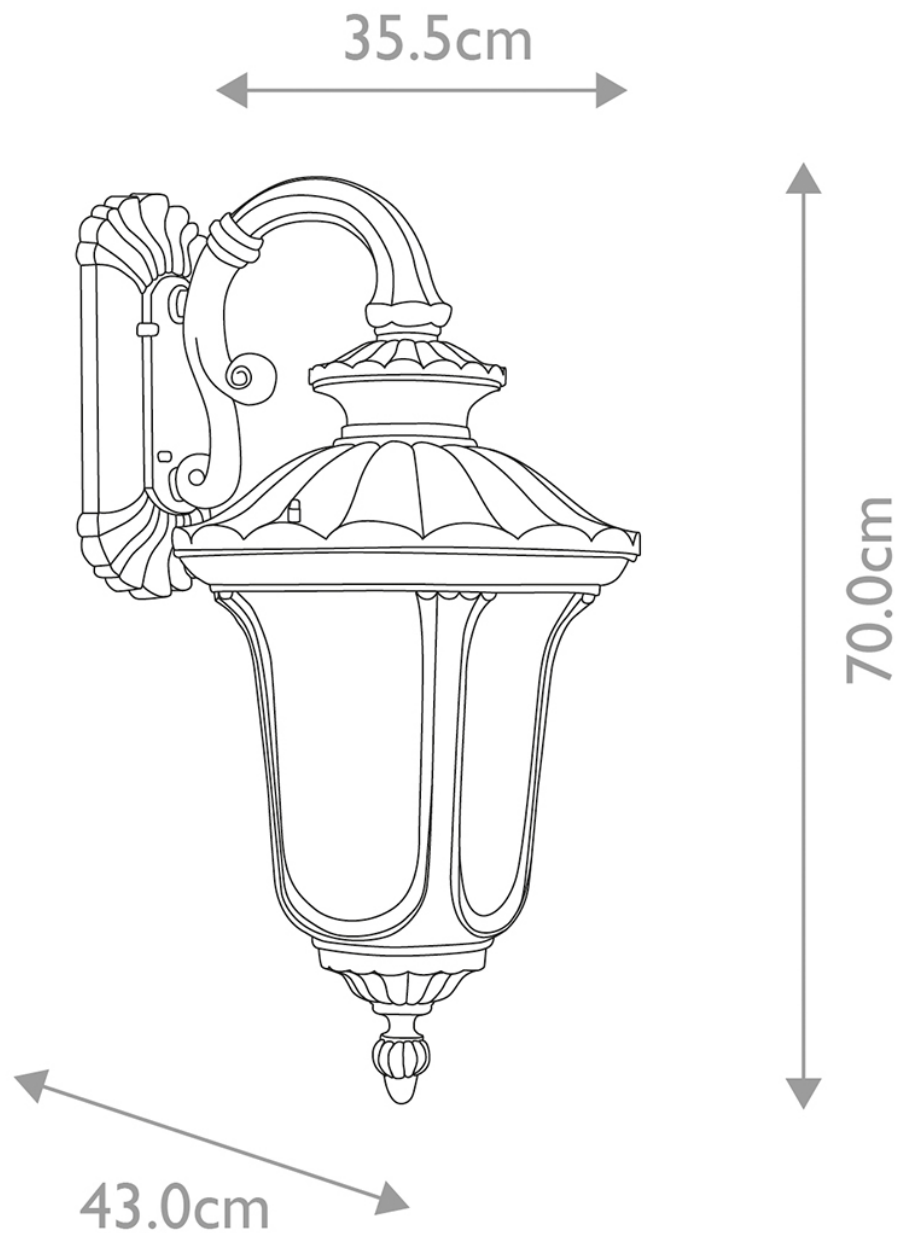

Elstead - Chicago CC2-L Wall Light

CONTACT