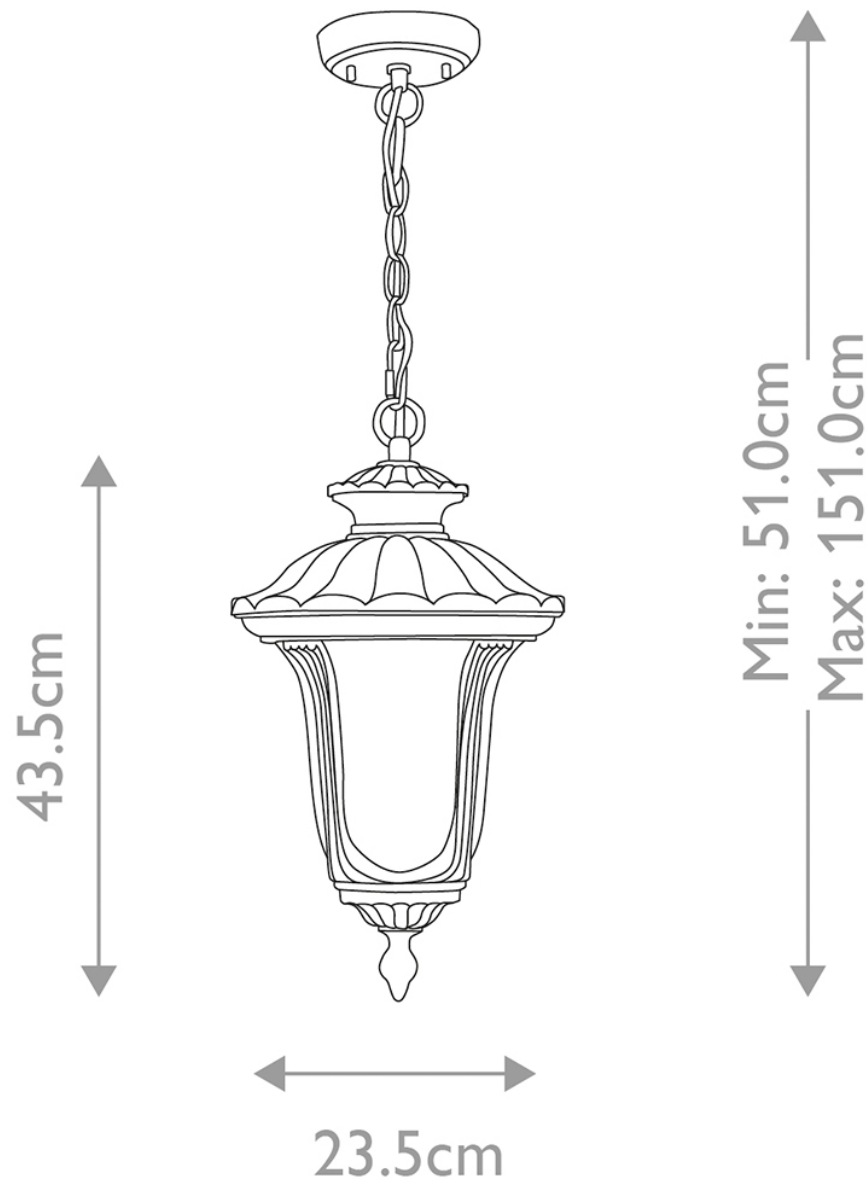

Elstead - Chicago CC8-S Chain Lantern

CONTACT