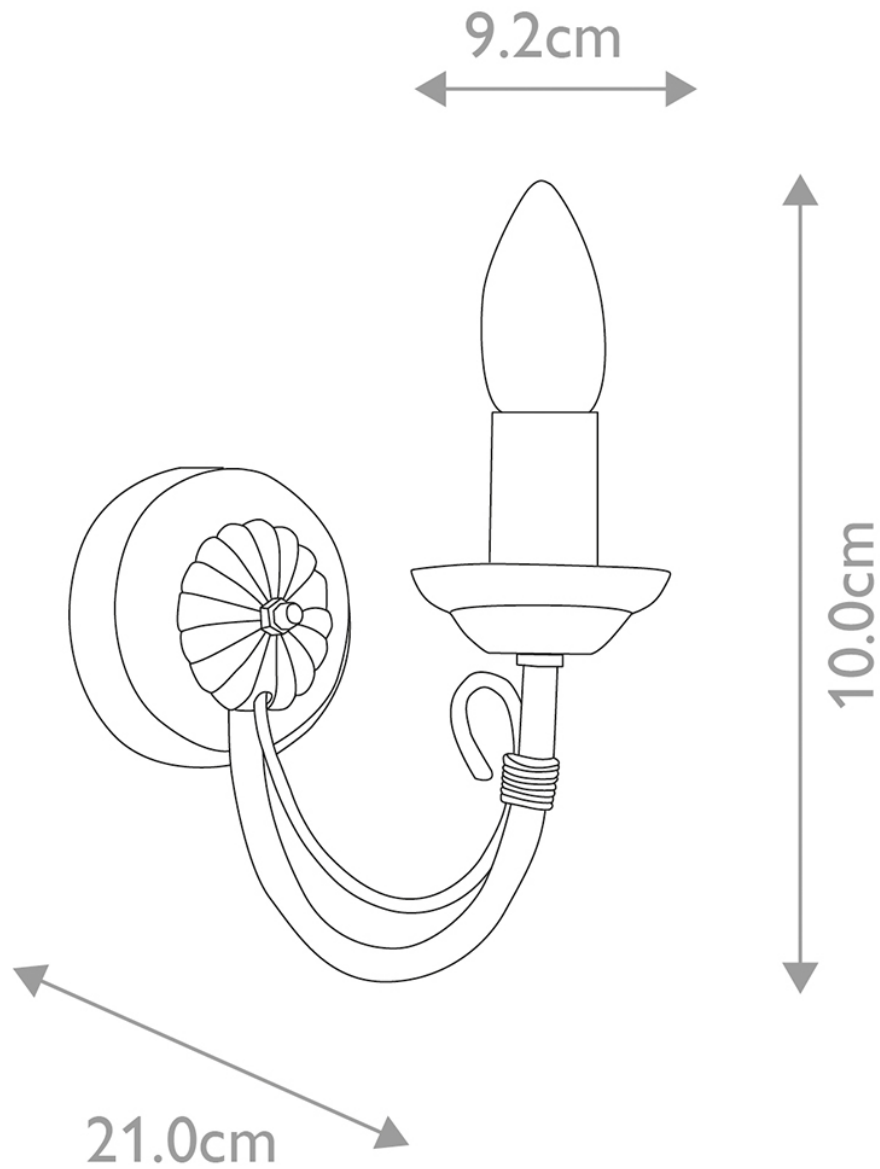

Elstead - Chartwell CH1-BLACK Wall Light

CONTACT