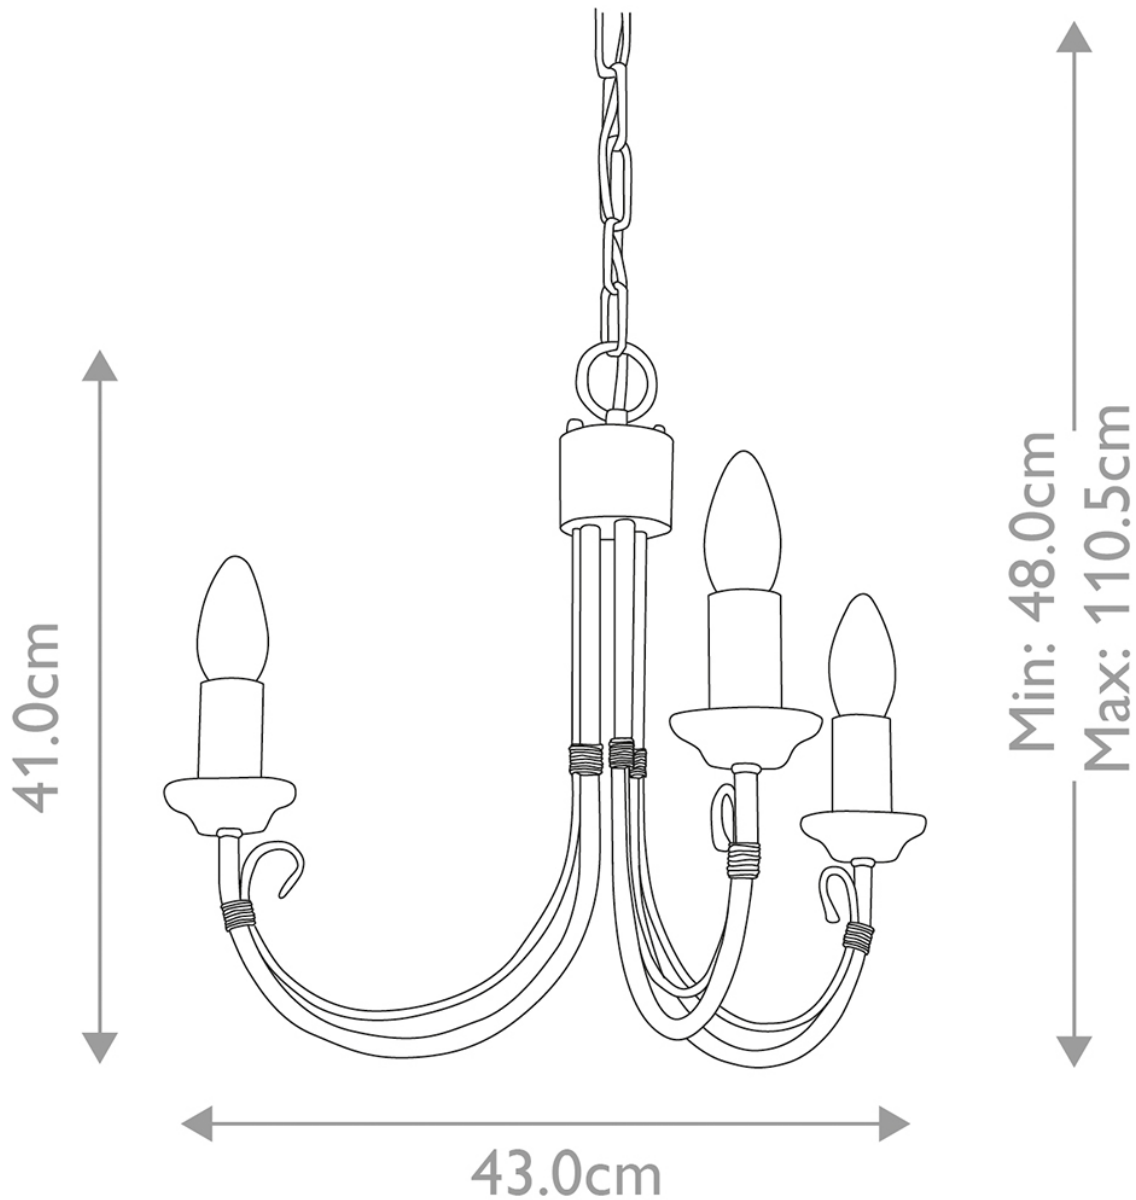

Elstead - Chartwell CH3-BLACK Chandelier

CONTACT