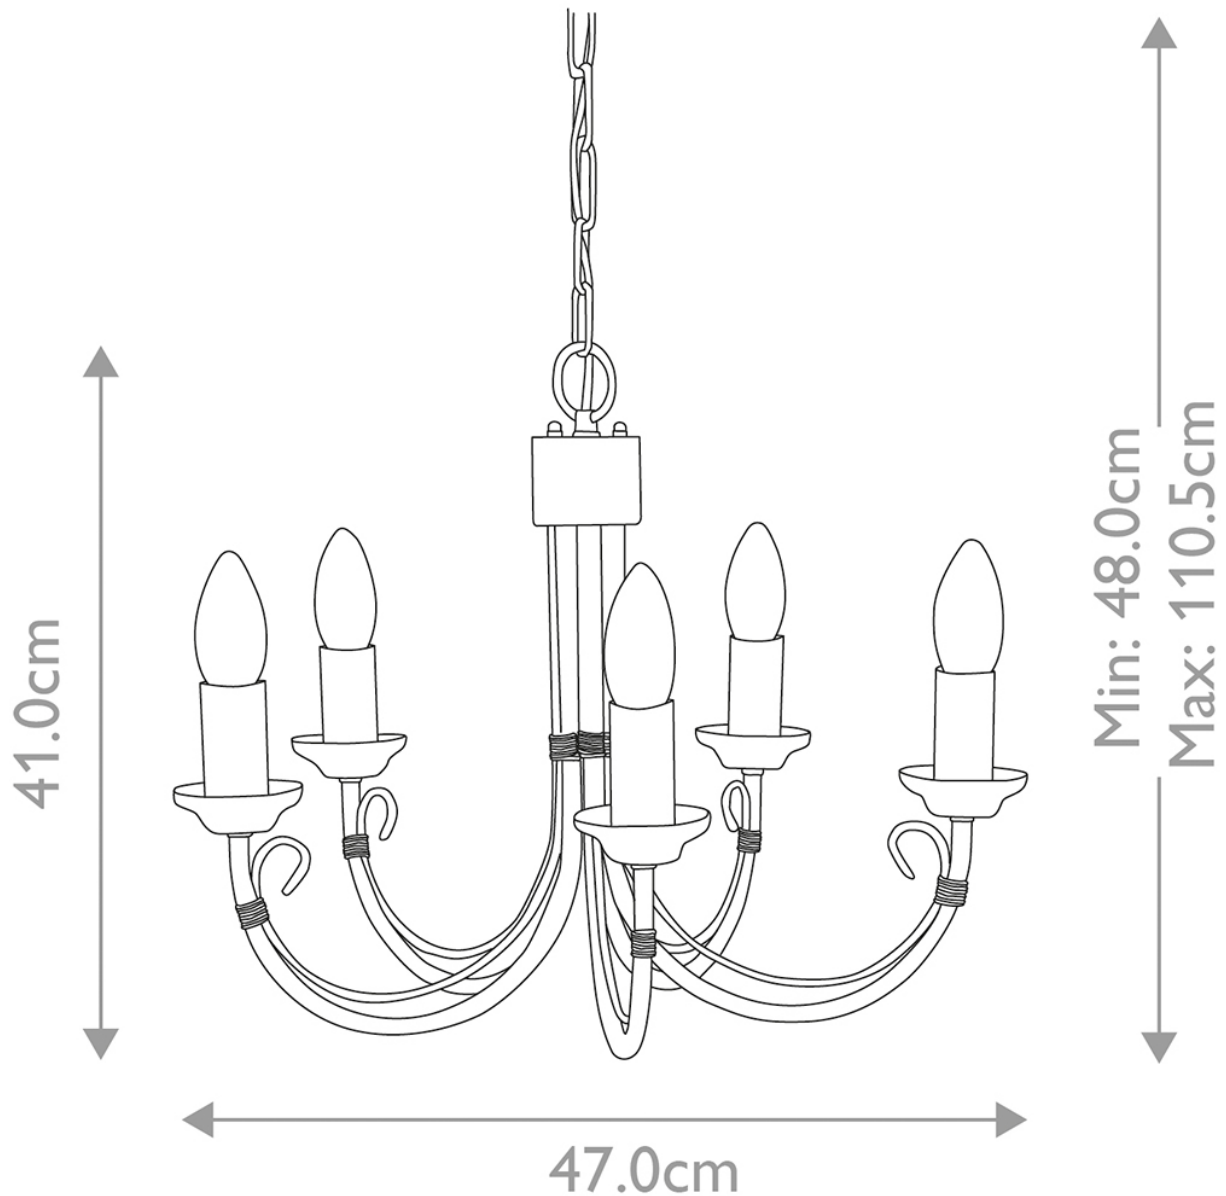

Elstead - Chartwell CH5-BLACK Chandelier

CONTACT