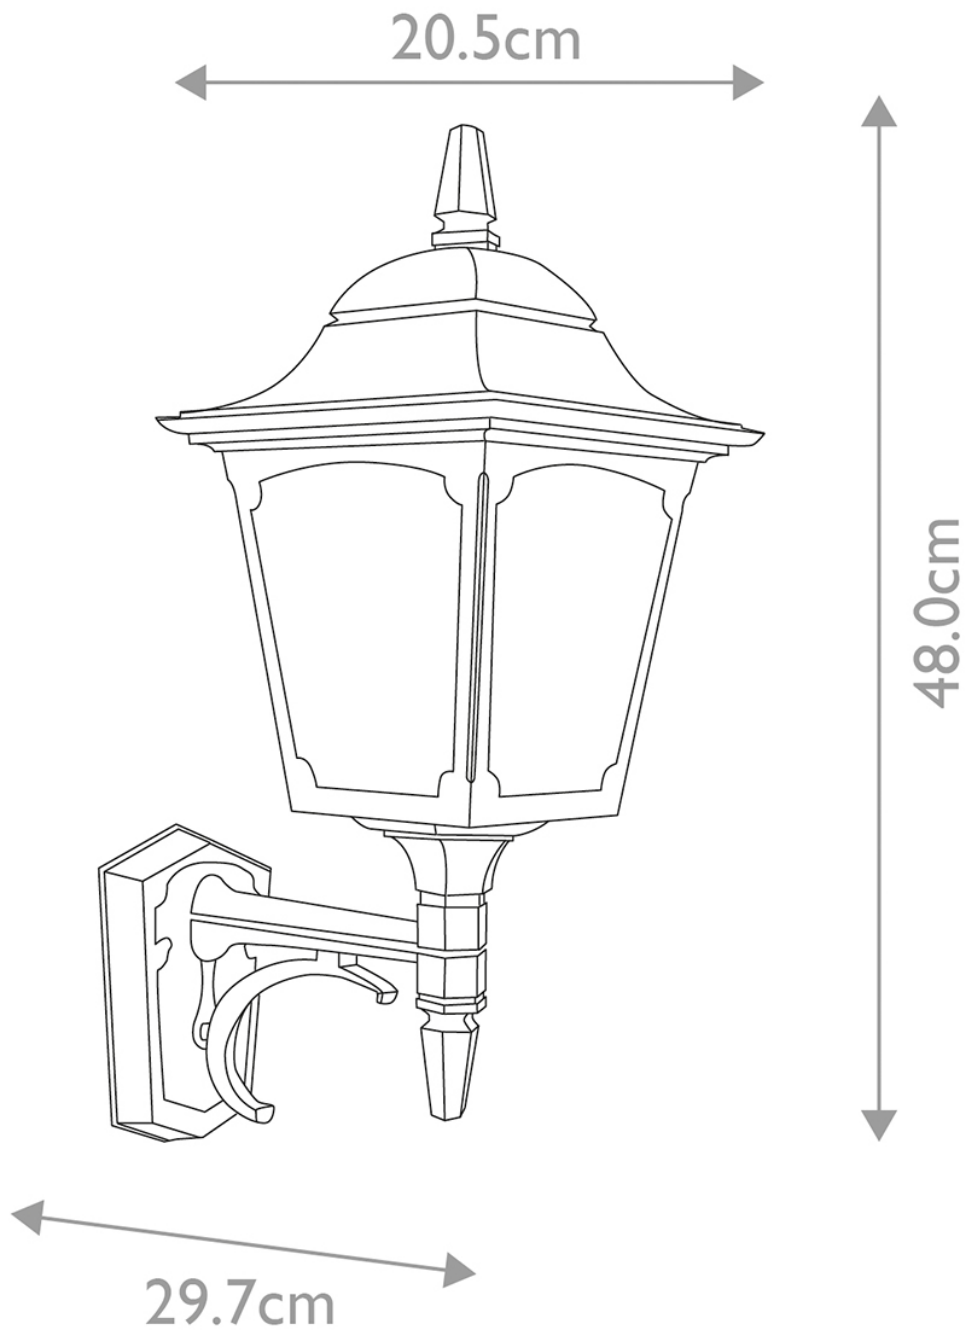

Elstead - Chapel CP1-BLACK Wall Light

CONTACT