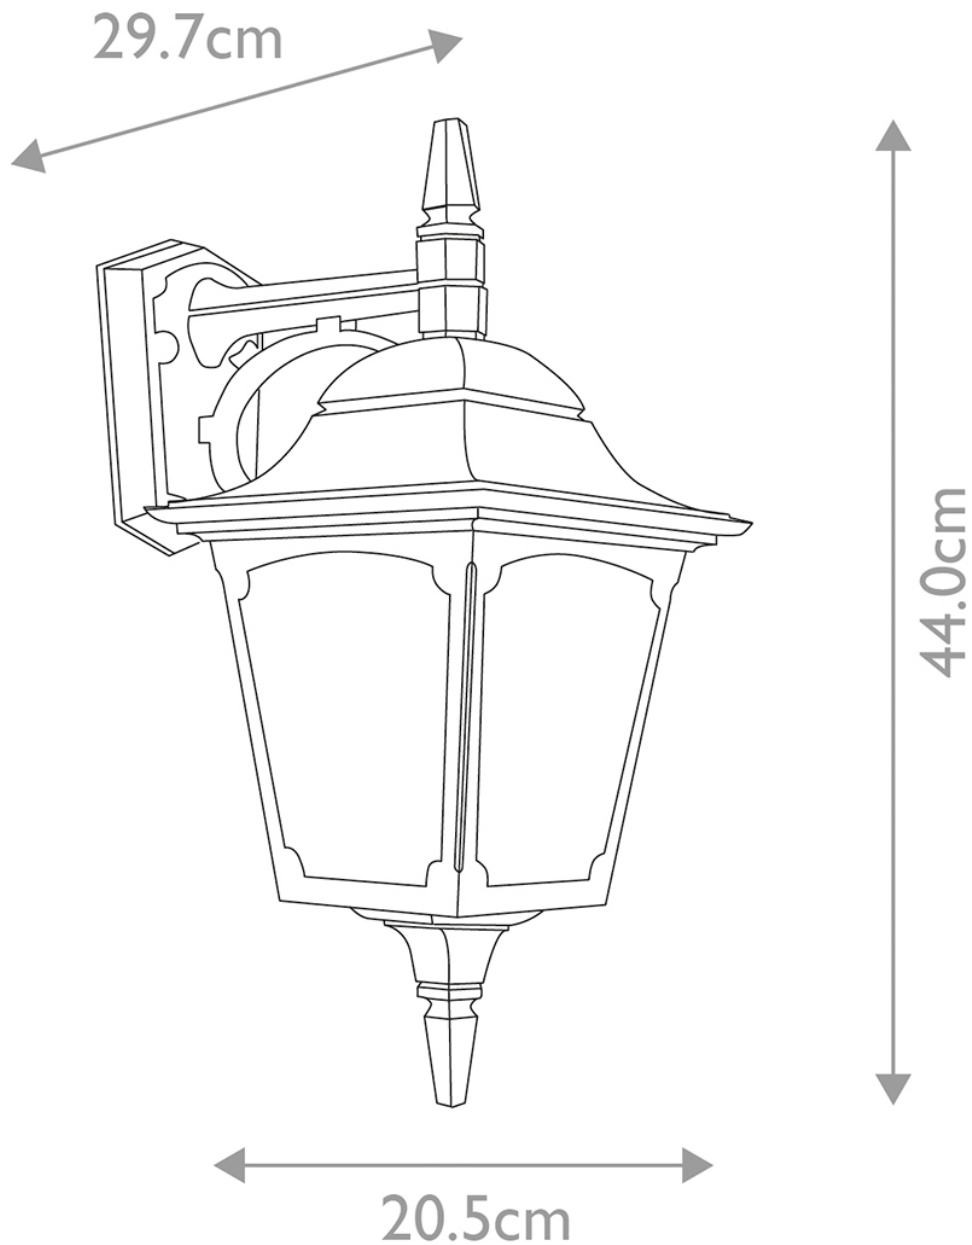

Elstead - Chapel CP2-BLACK Wall Light

CONTACT