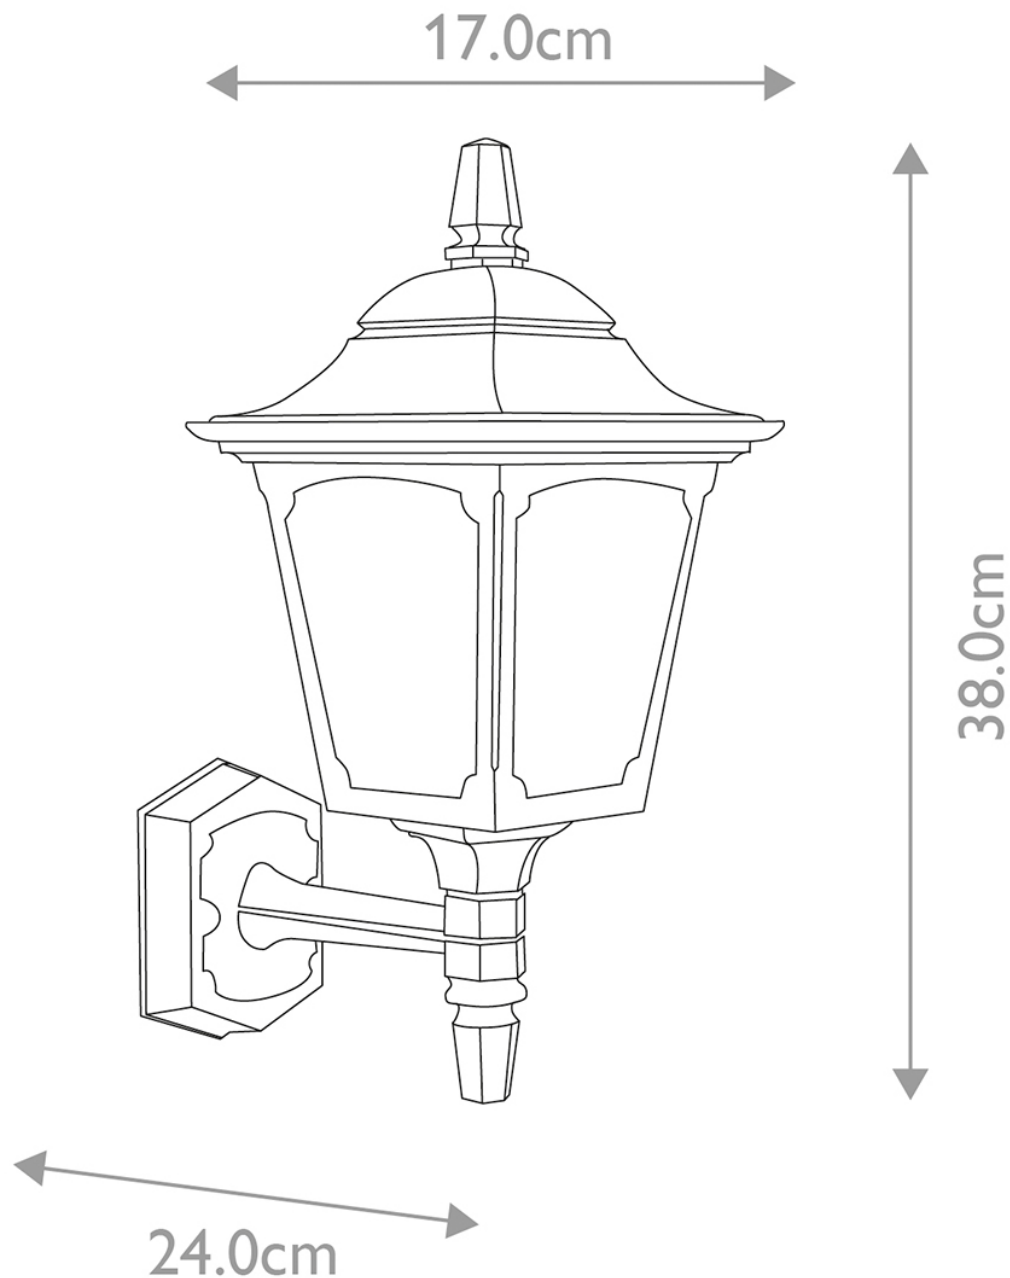

**Elstead - Chapel CPM1-BLACK Wall Light**

**CONTACT**