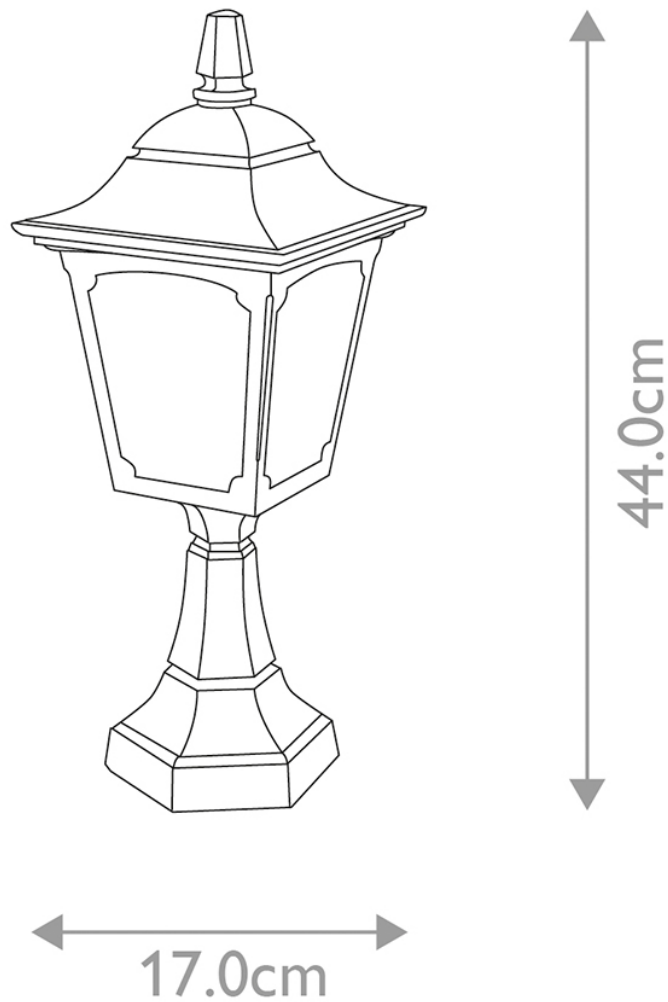

Elstead - Chapel CPM4-BLACK Pedestal

CONTACT