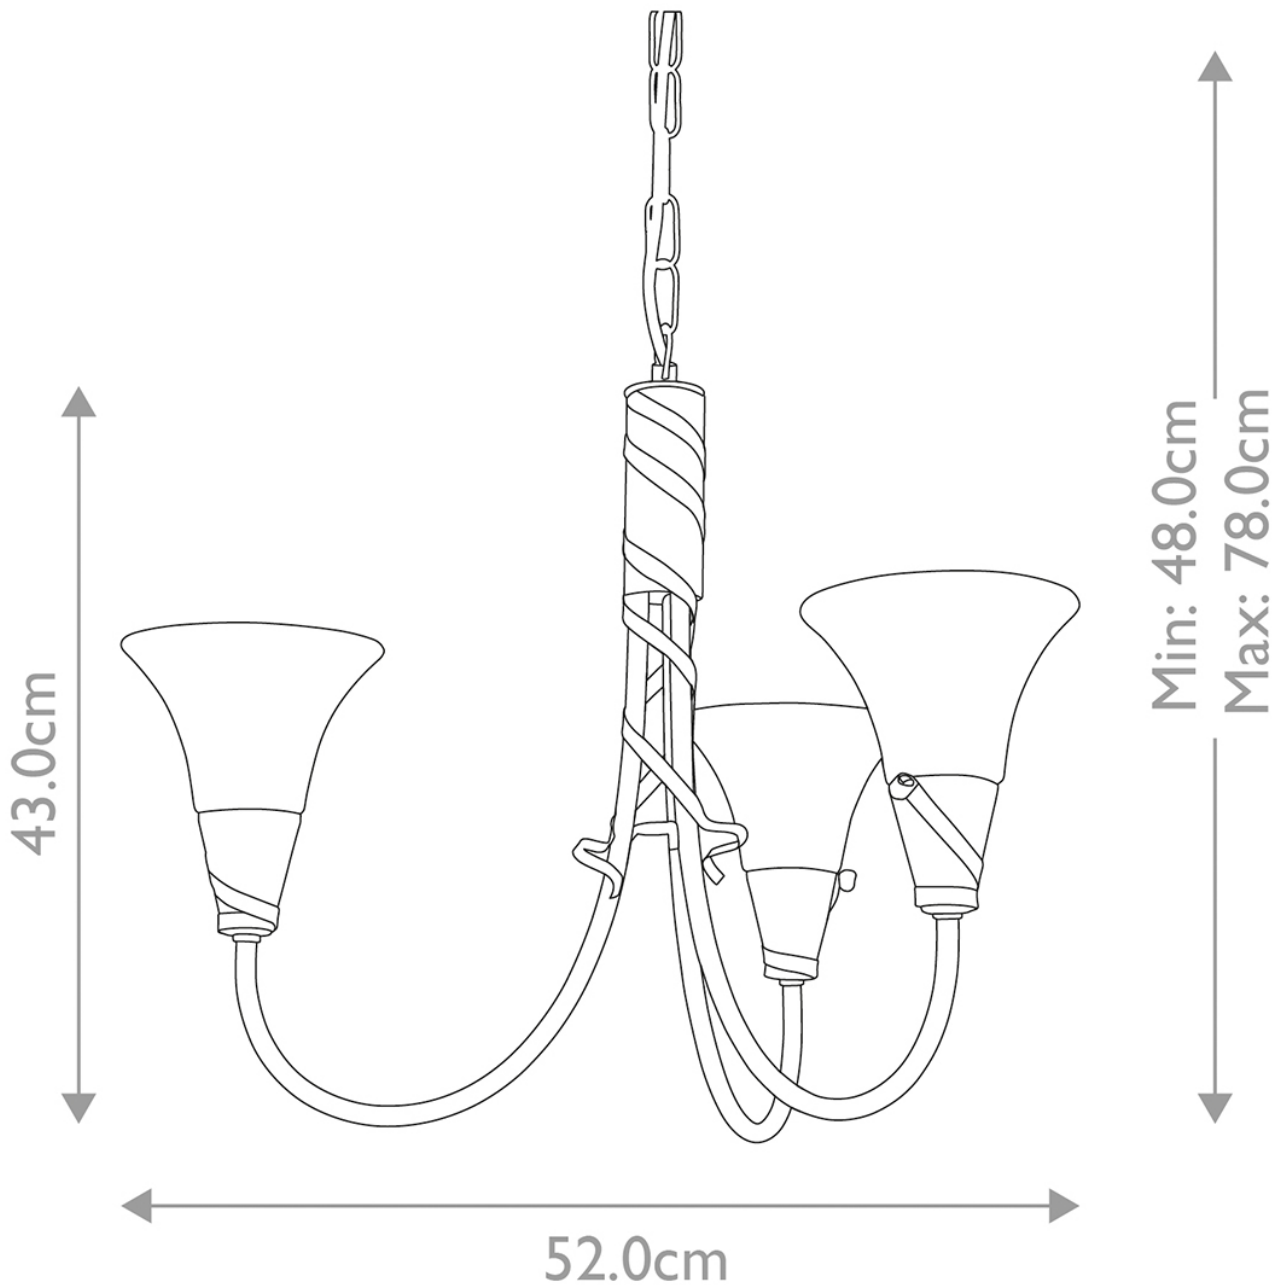

Elstead - Emily EM3-COPPER Chandelier

CONTACT