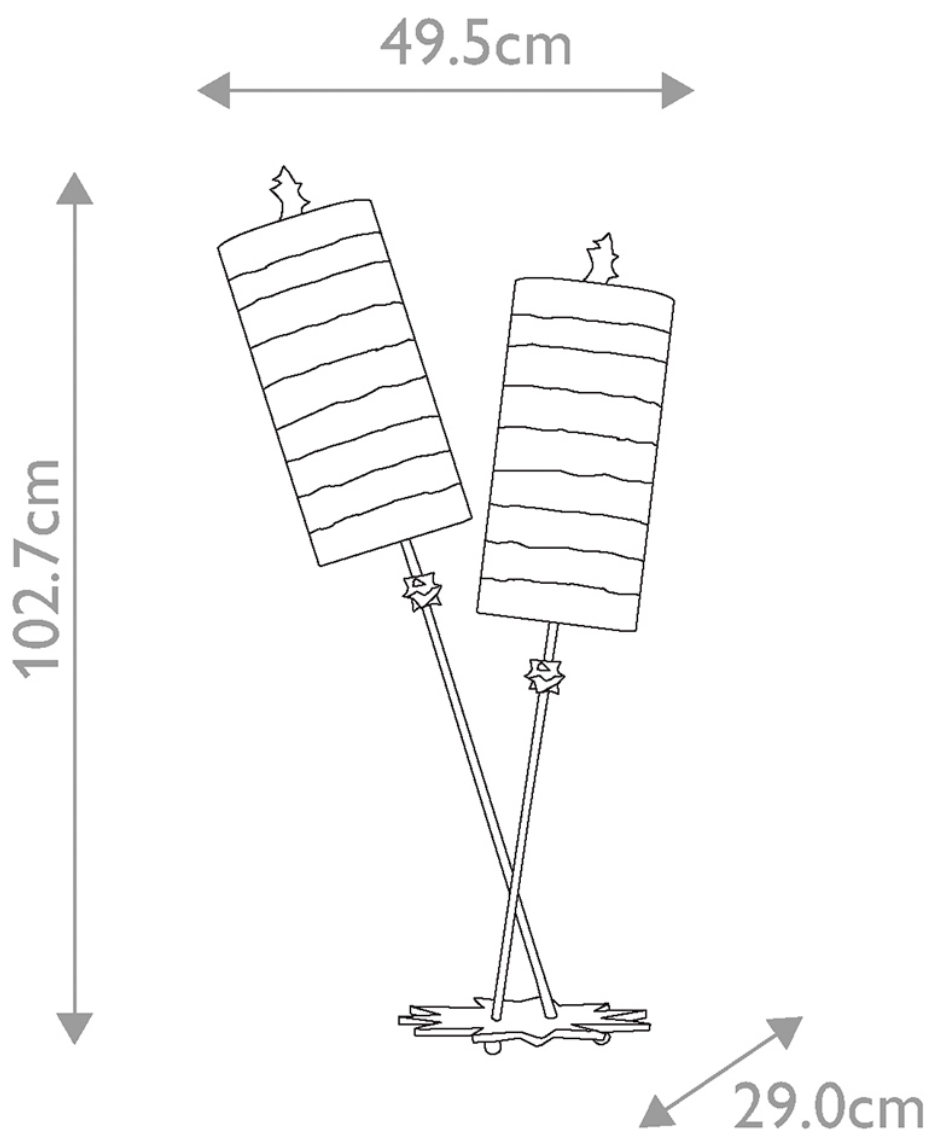

**Flambeau Lighting - Nettle Luxe - FB-NETTLELUX-G-TL - Gold Leaf 2 Light Table Lamp With Shade**

**CONTACT**