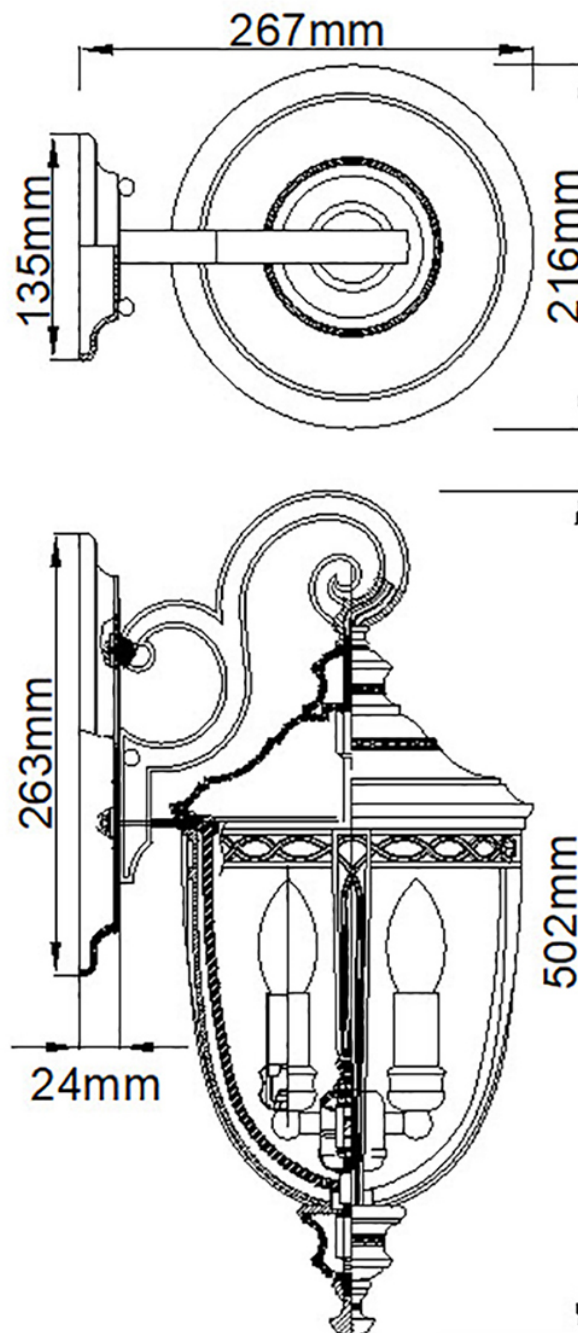

Elstead - Feiss - English Bridle FE-EB2-M-BLK Wall Light

CONTACT