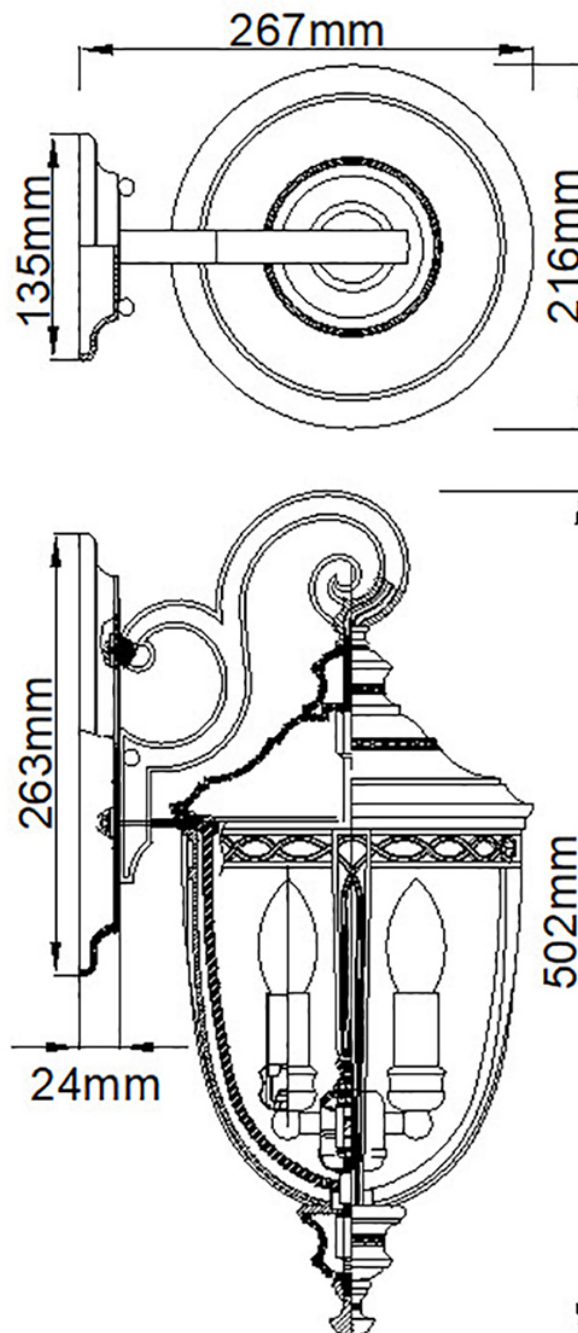

Elstead - Feiss - English Bridle FE-EB2-M-BRB Wall Light

CONTACT