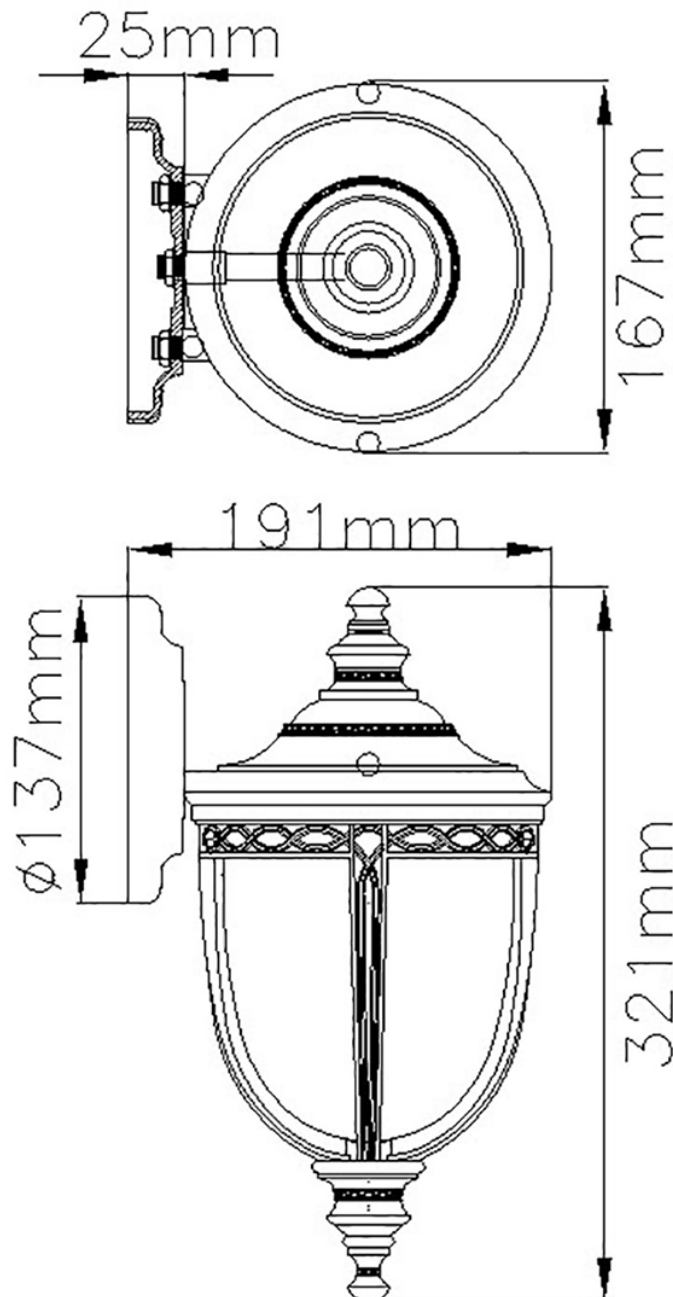

Elstead - Feiss - English Bridle FE-EB2-S-BLK Wall Light

CONTACT