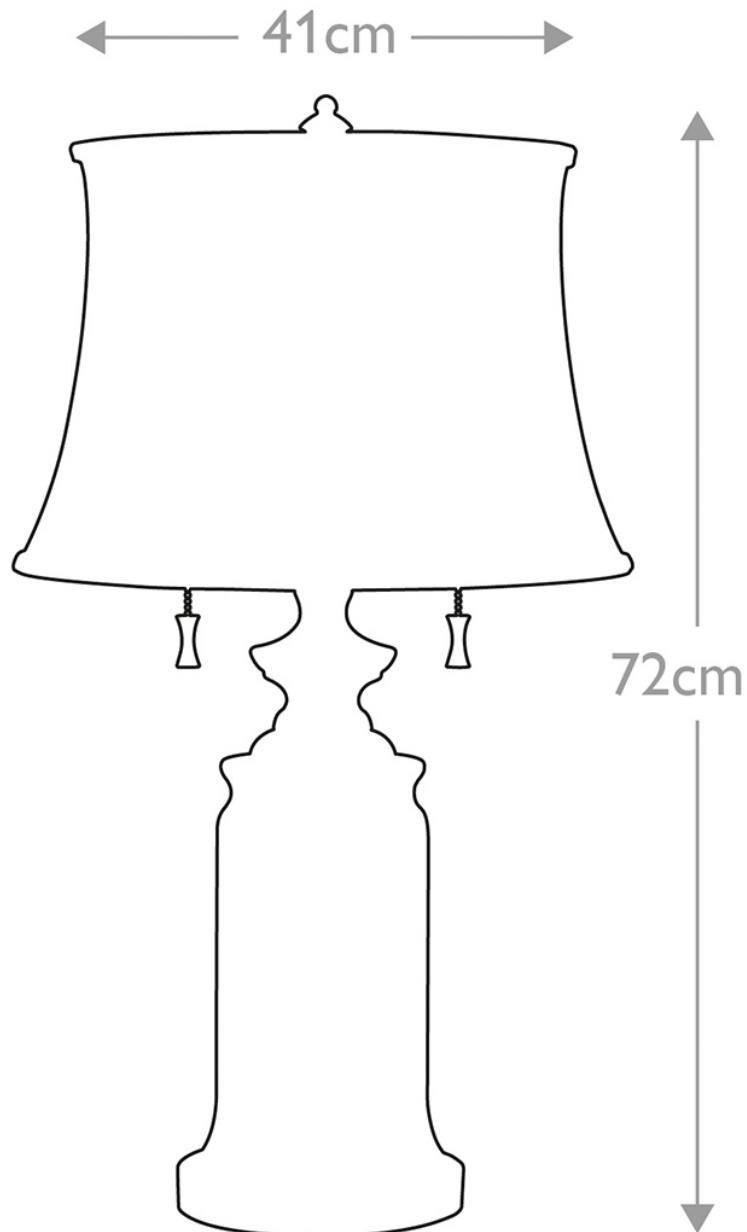

Elstead - Feiss - Stateroom FE-STATEROOM-TL-AN Table Lamp

CONTACT