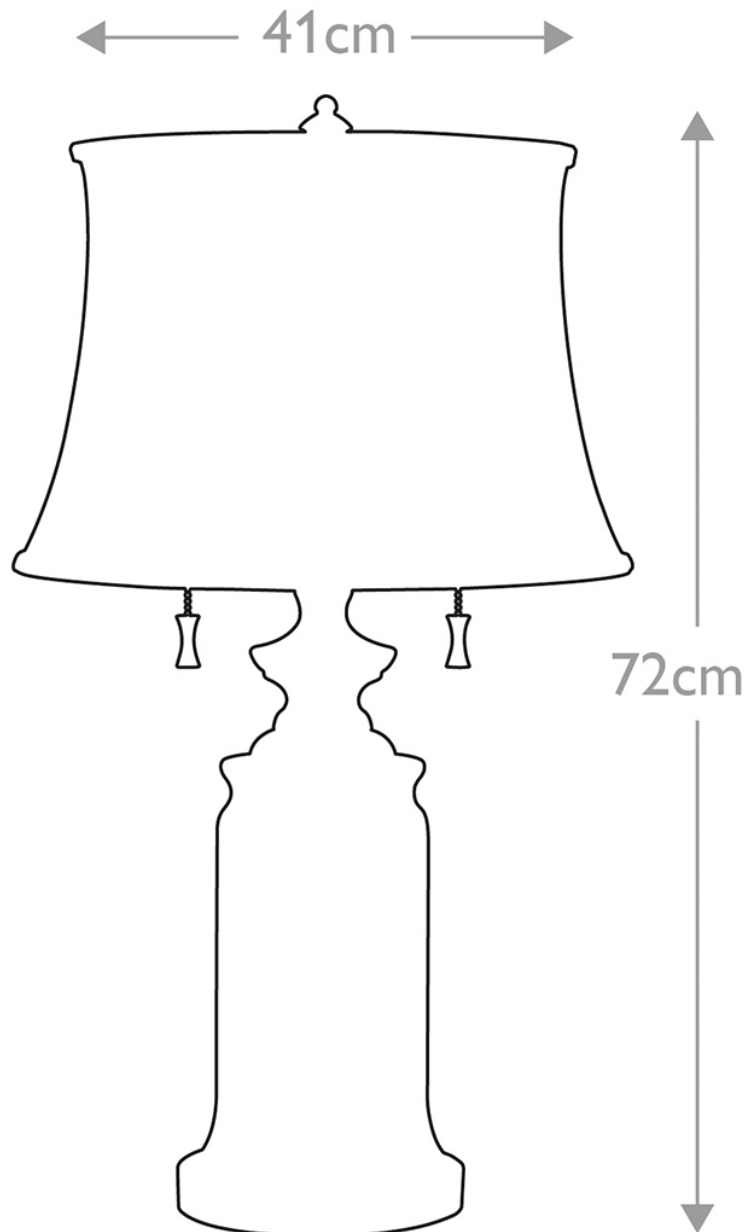

Elstead - Feiss - Stateroom FE-STATEROOM-TL-BB Table Lamp

CONTACT