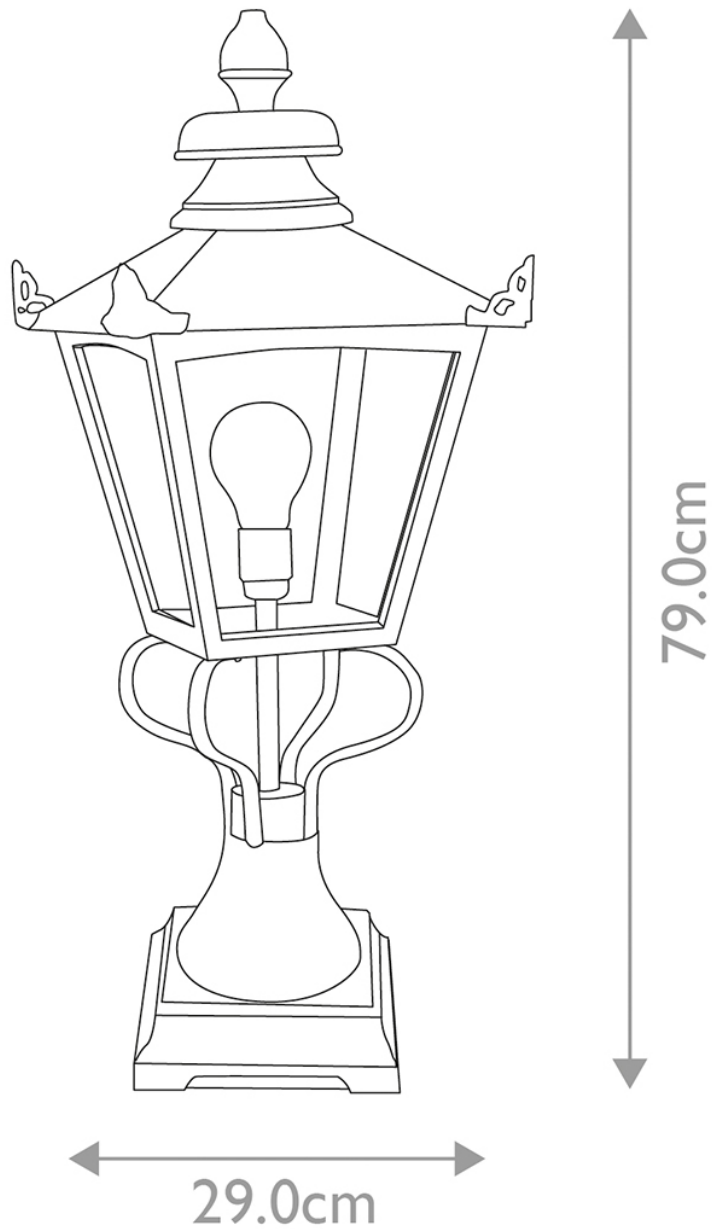

Elstead - Grampian GN1-BLACK Pedestal

CONTACT