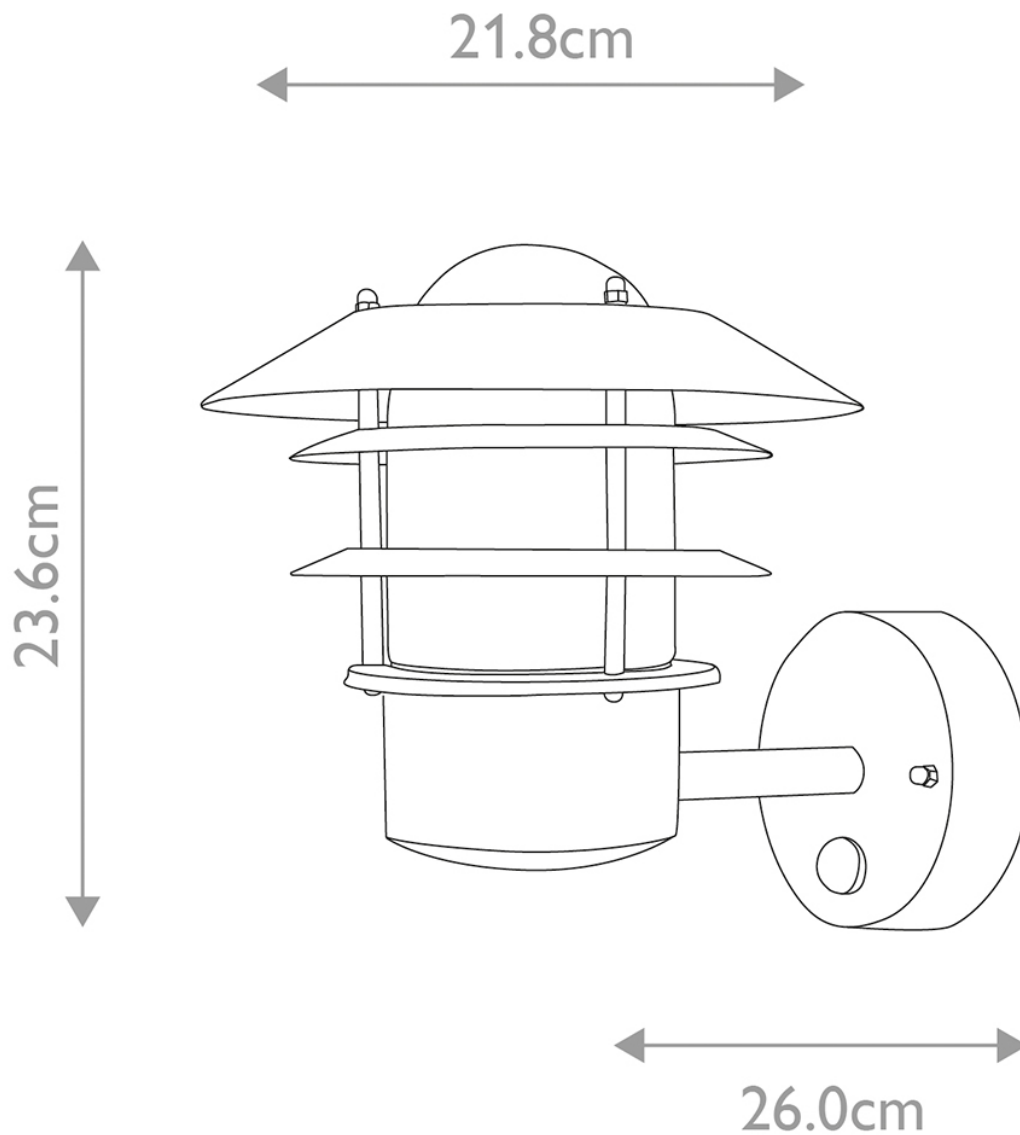

Elstead - Helsingor HELSINGOR-PIR Wall Light

CONTACT