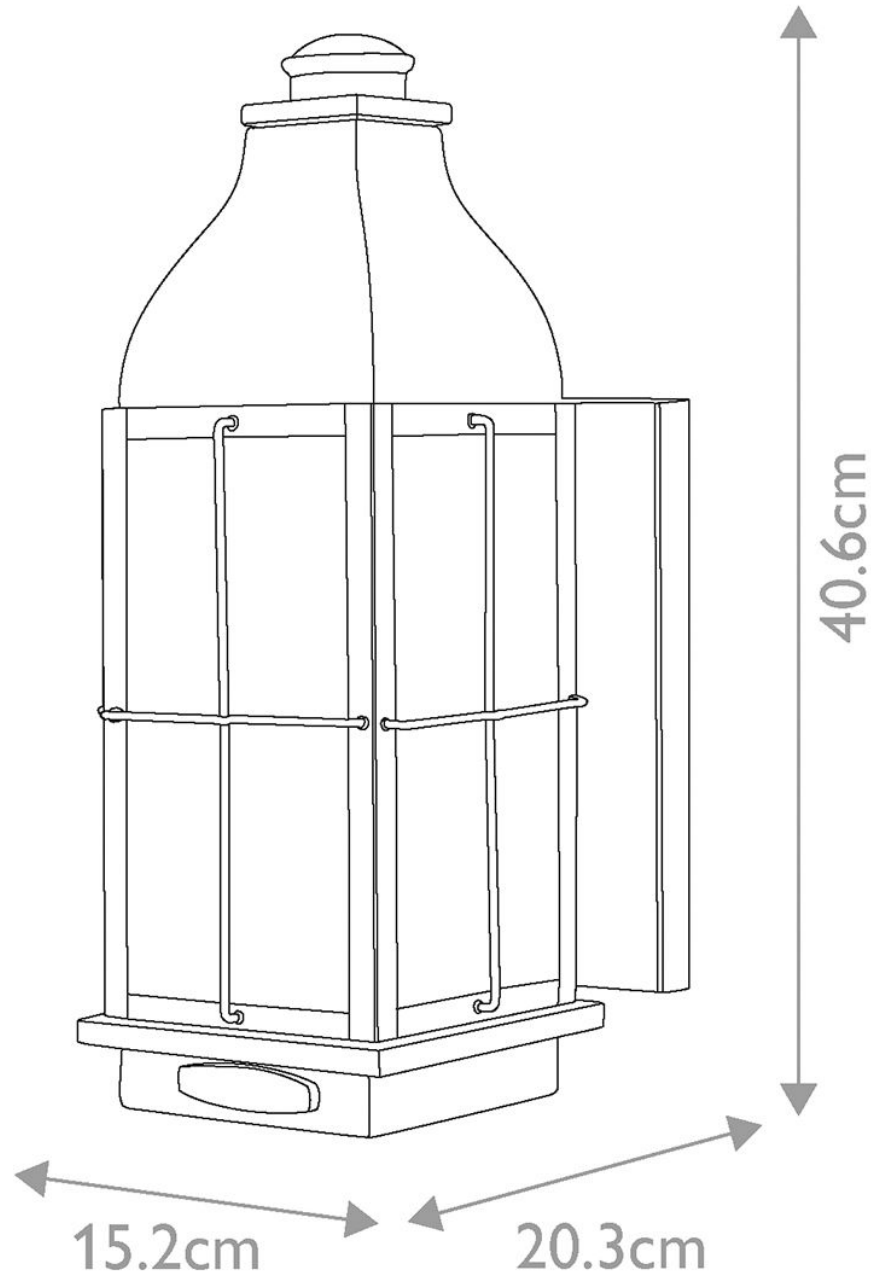

Elstead - Hinkley Lighting - Bingham HK-BINGHAM-M Wall Light

CONTACT