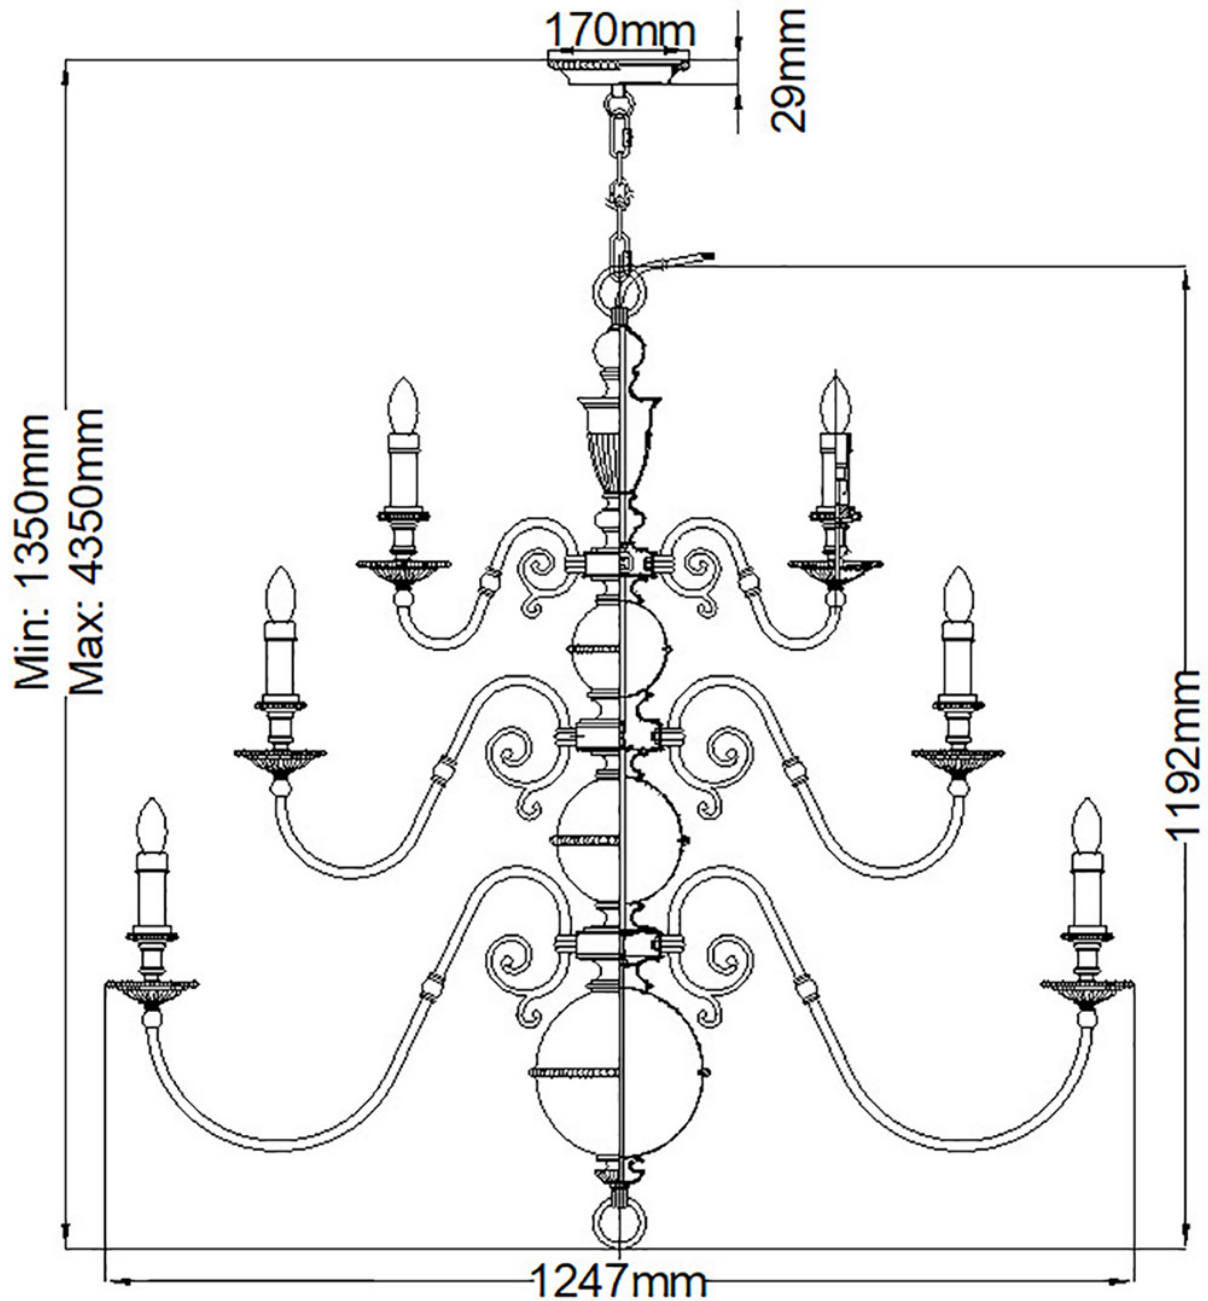

Elstead - Hinkley Lighting - Cambridge HK-CAMBRIDGE25 Chandelier

CONTACT