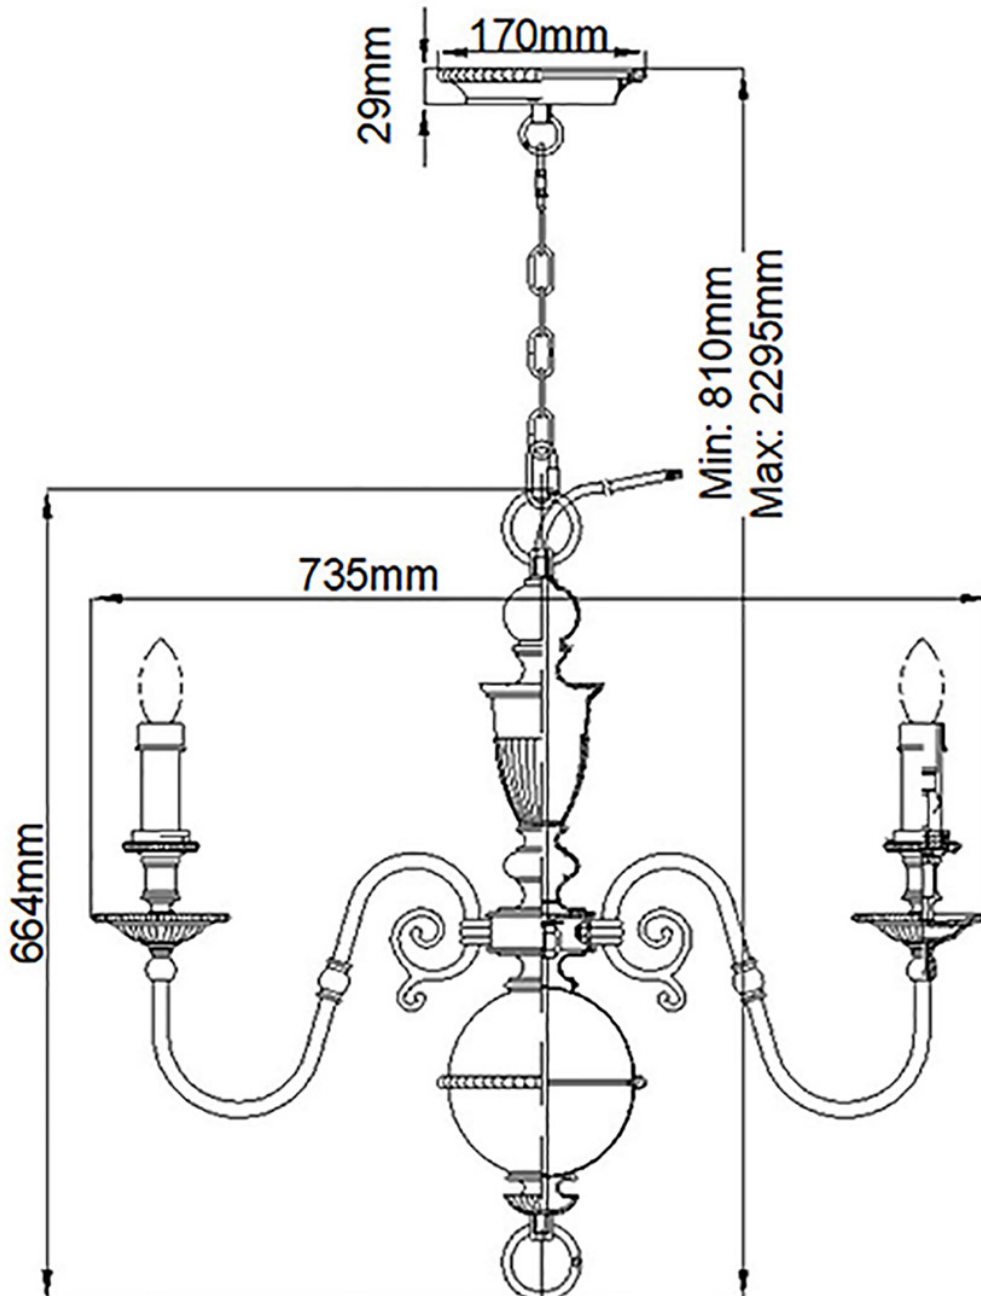

Elstead - Hinkley Lighting - Cambridge HK-CAMBRIDGE6 Chandelier

CONTACT