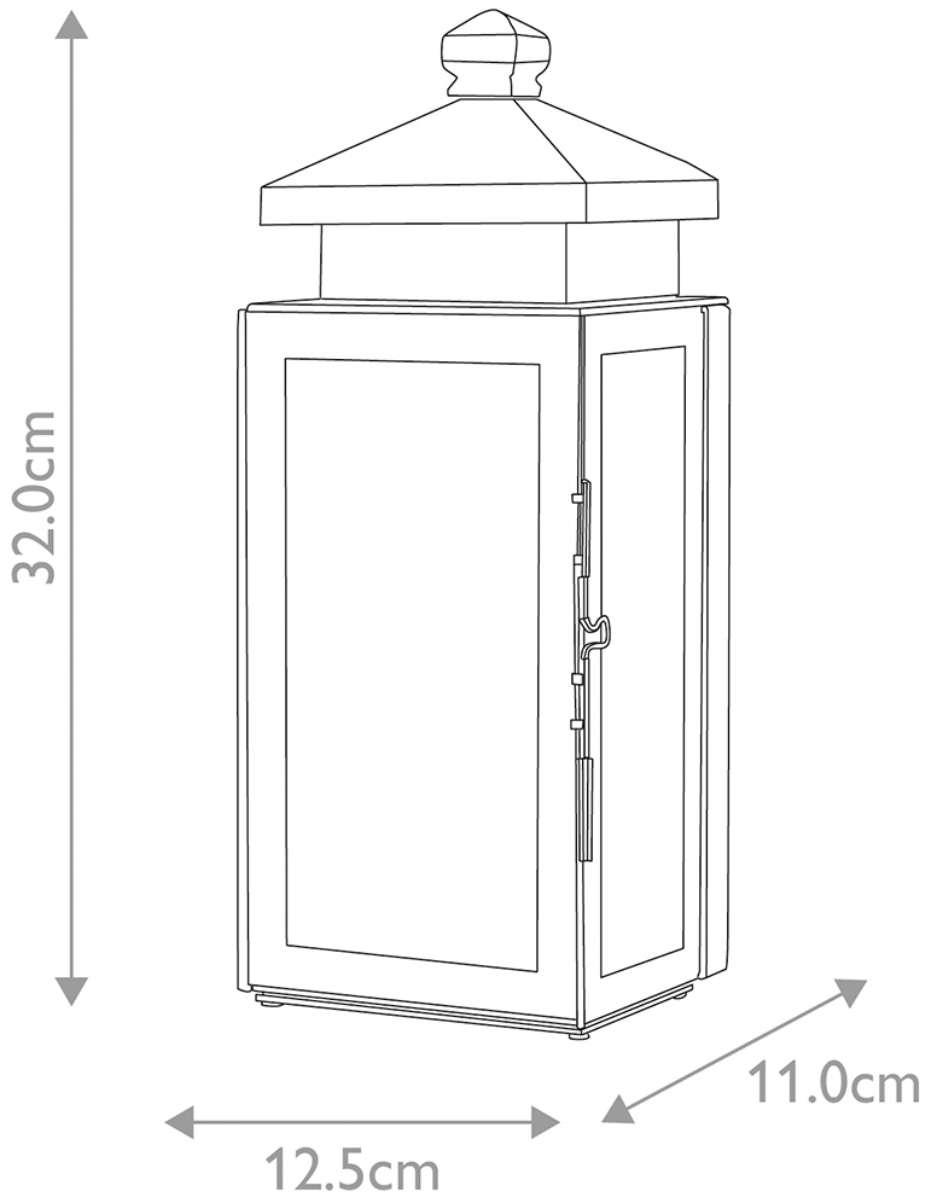

Elstead - MATLOCK Wall Light

CONTACT