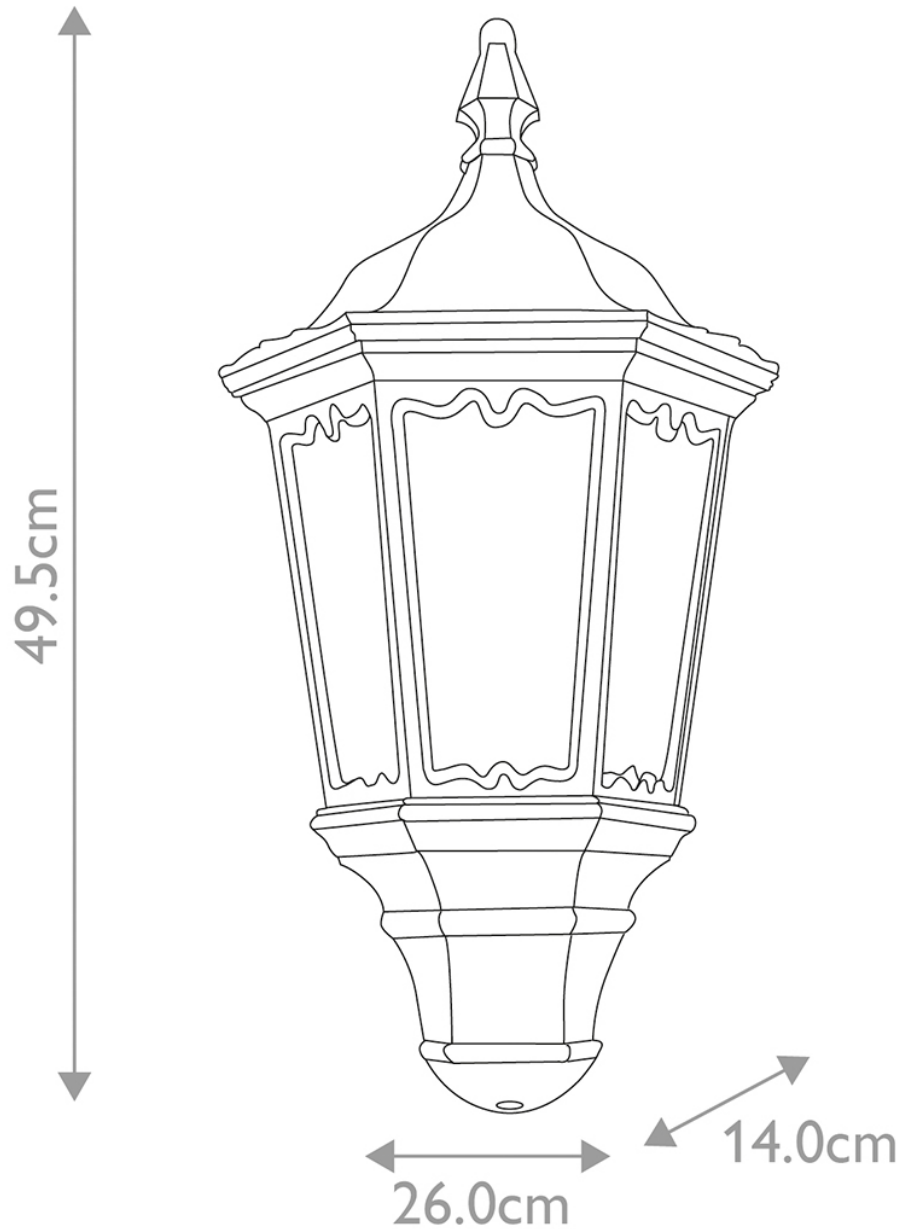

Elstead - Medstead Half MD7-PIR-BLACK Wall Light

CONTACT