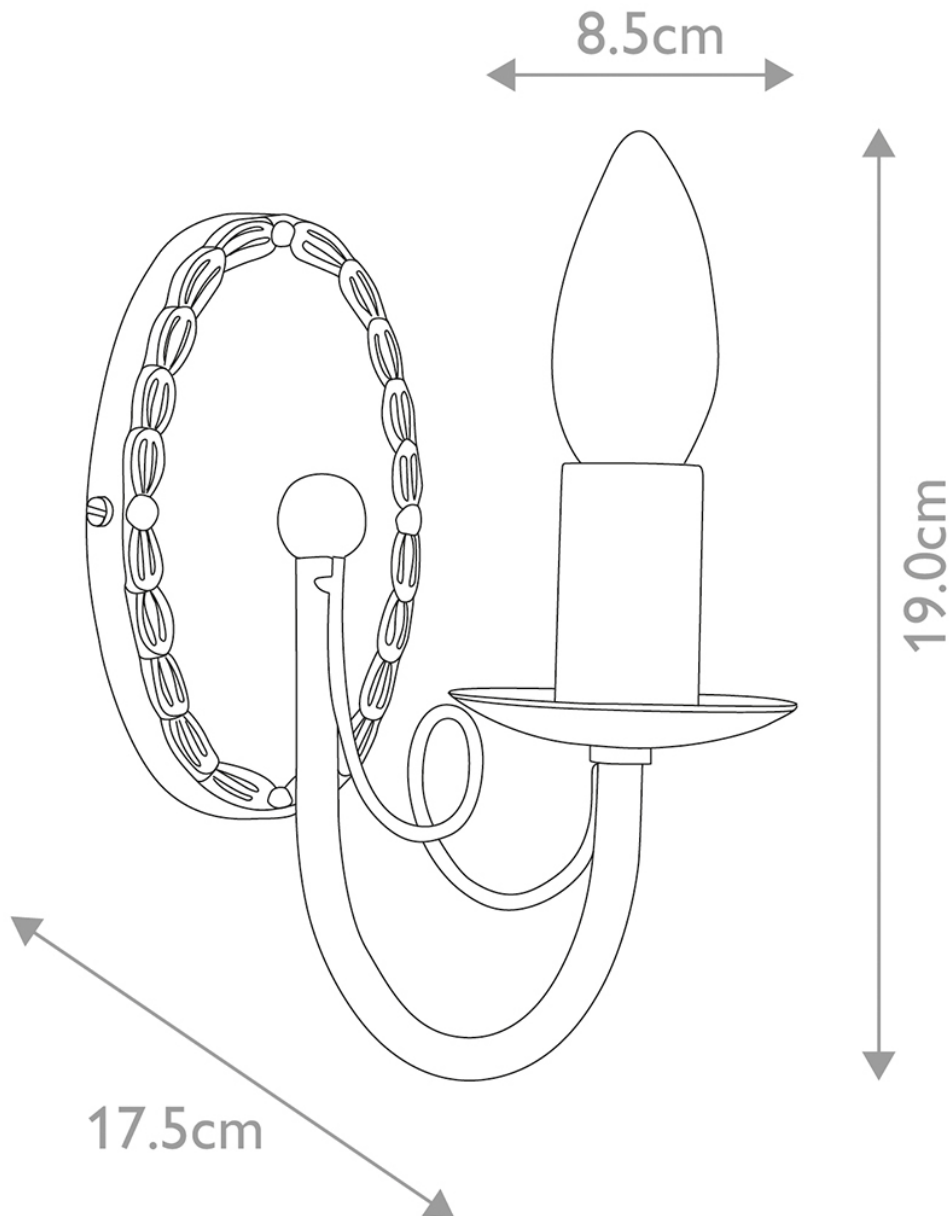

Elstead - Minster MN1-BLACK Wall Light

CONTACT