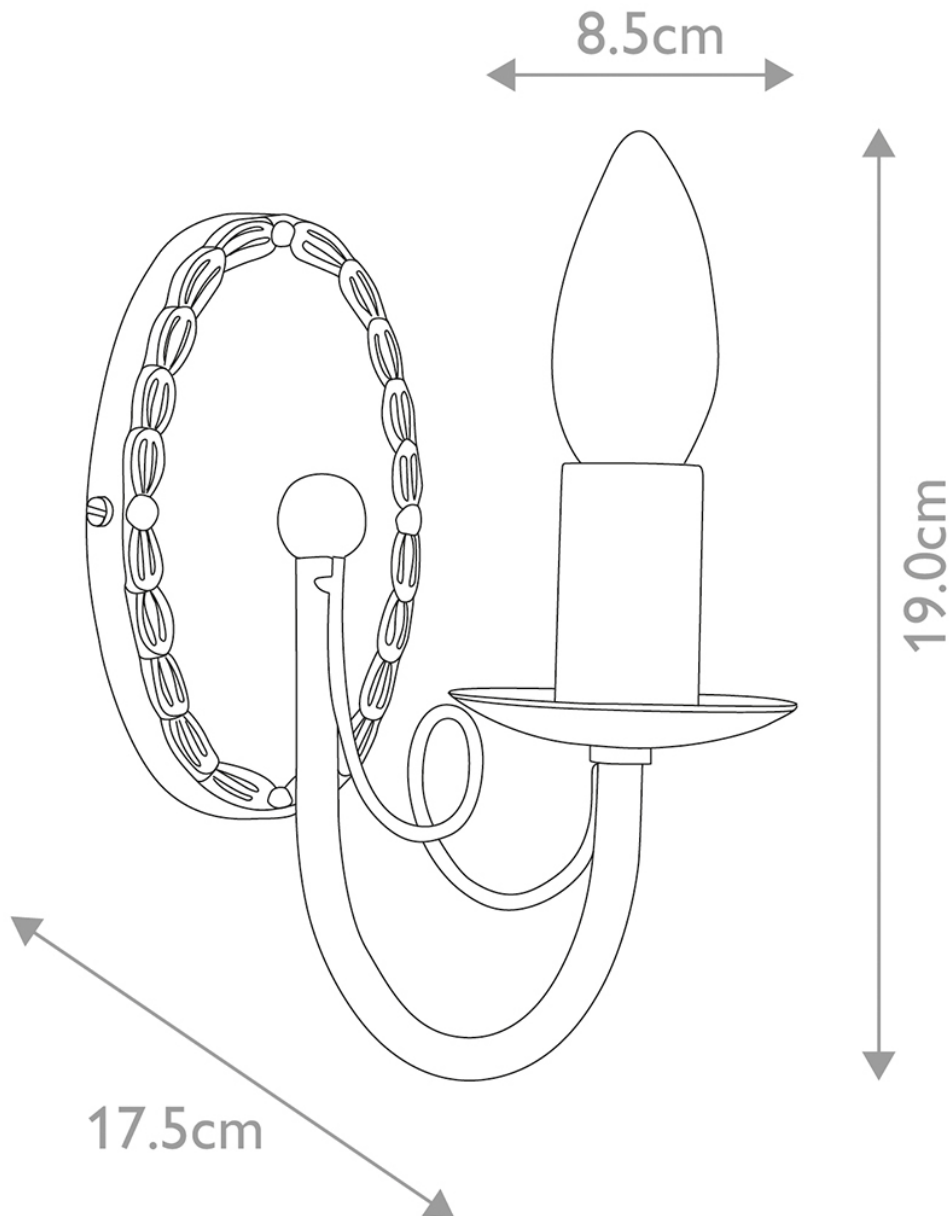

Elstead - Minster MN1-IV-GOLD Wall Light

CONTACT