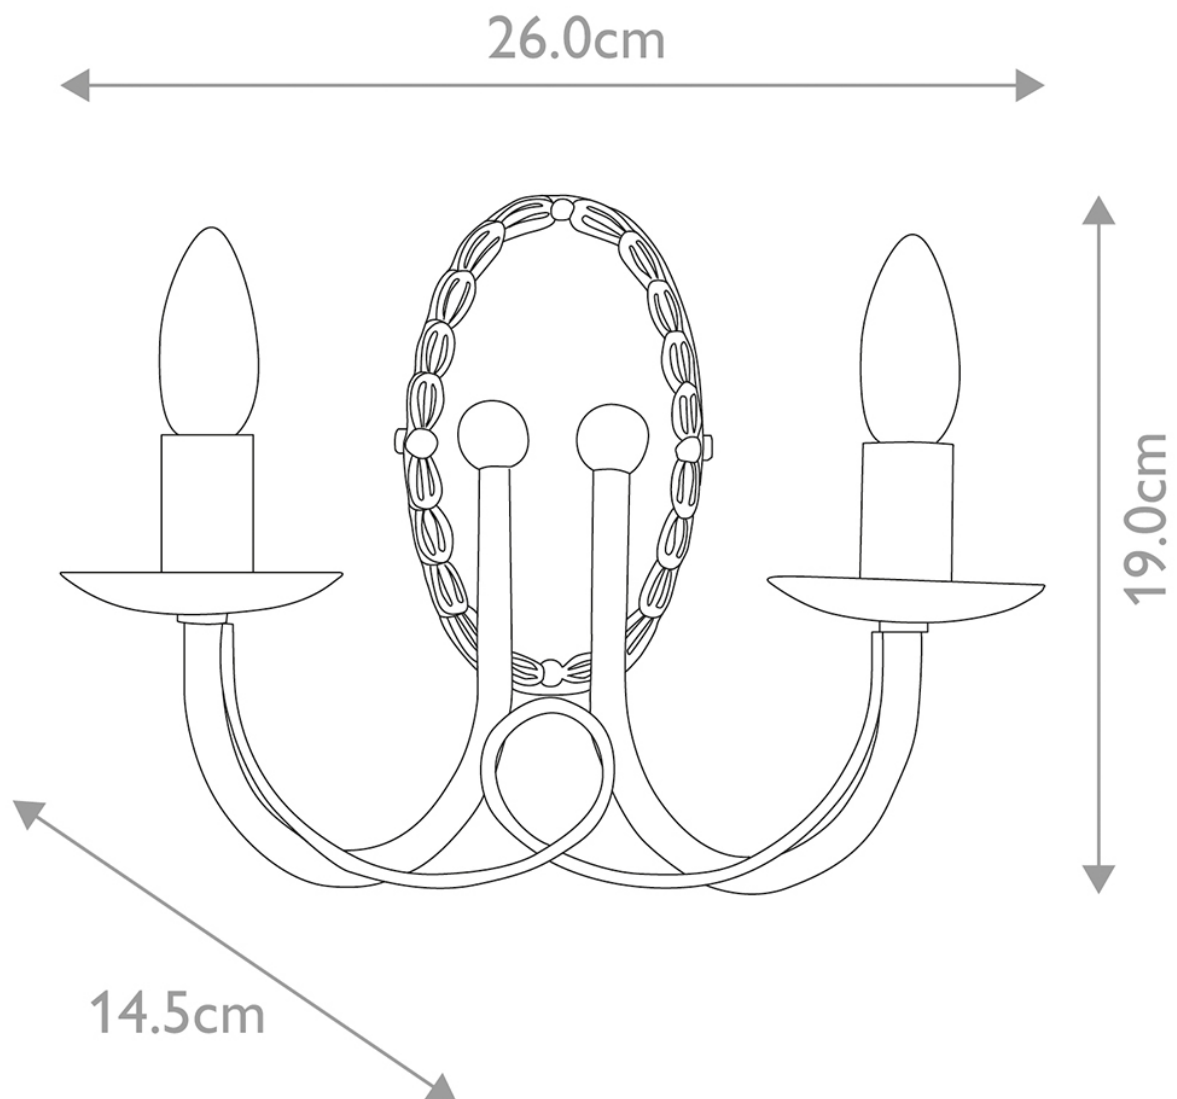

Elstead - Minster MN2-BLK-GOLD Wall Light

CONTACT