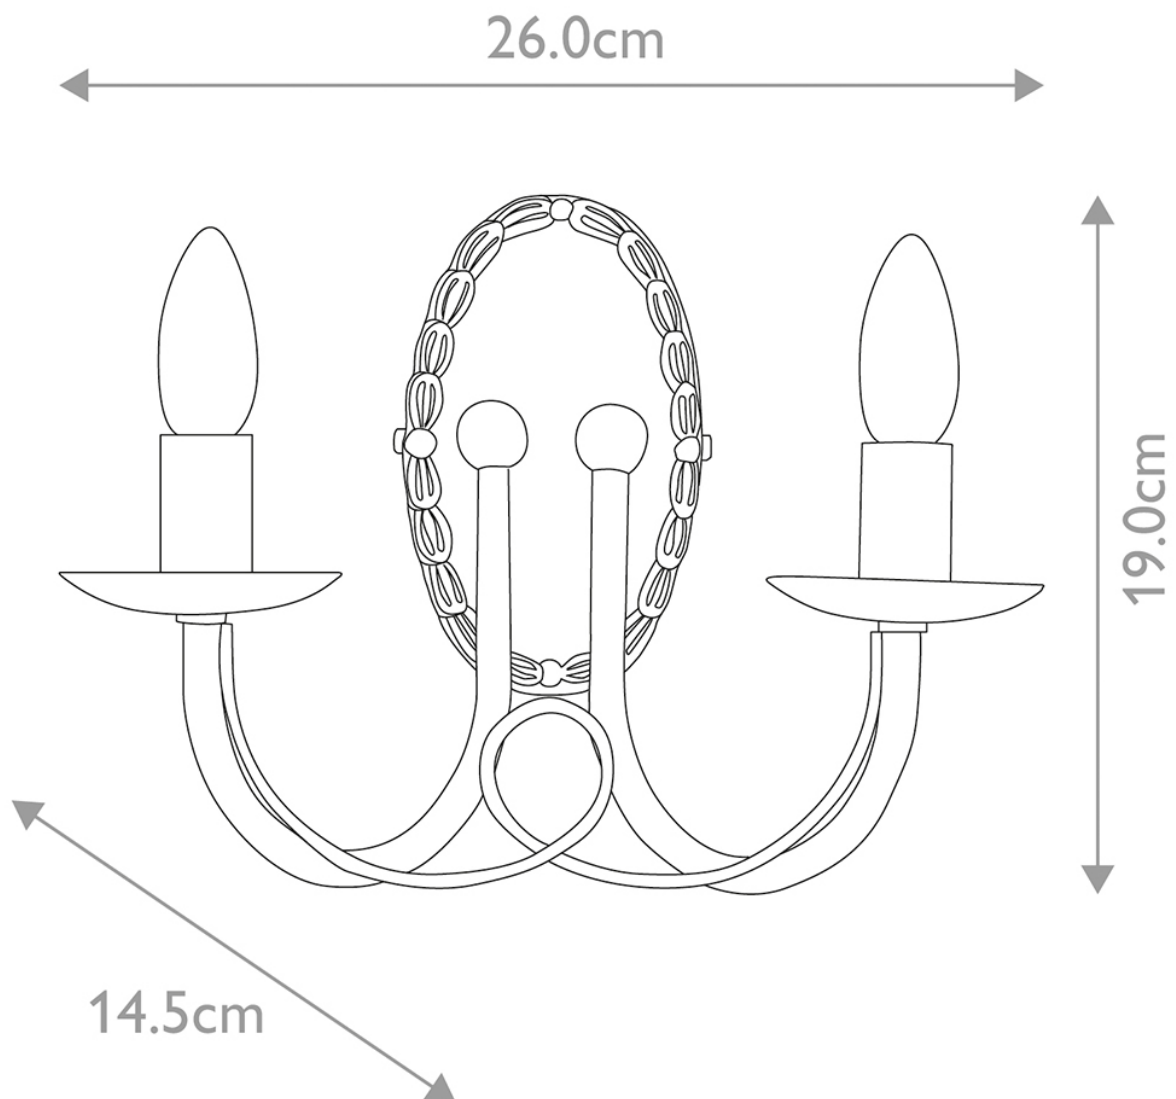

Elstead - Minster MN2-IV-GOLD Wall Light

CONTACT