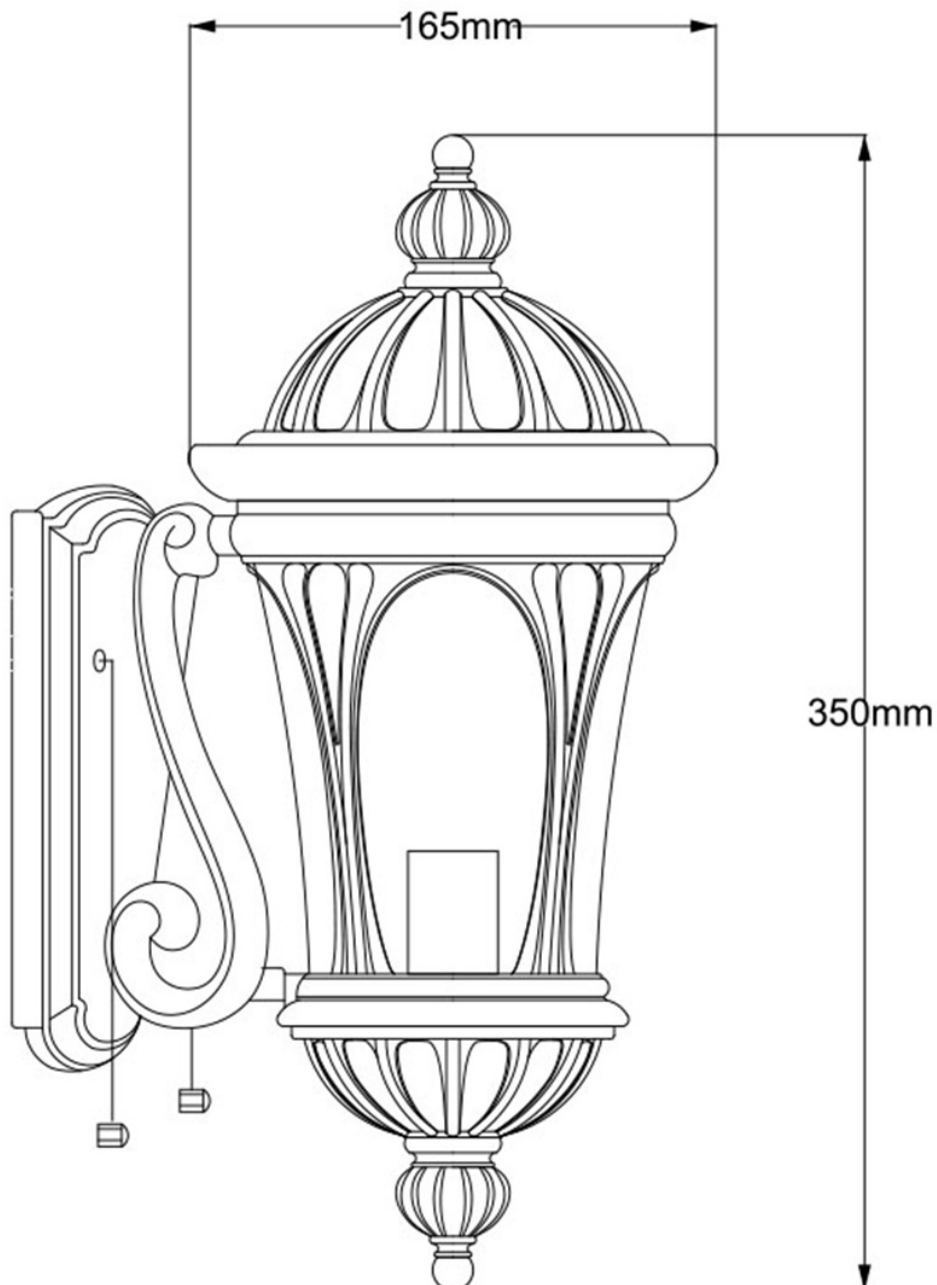

Elstead - New England NE1-S Wall Light

CONTACT