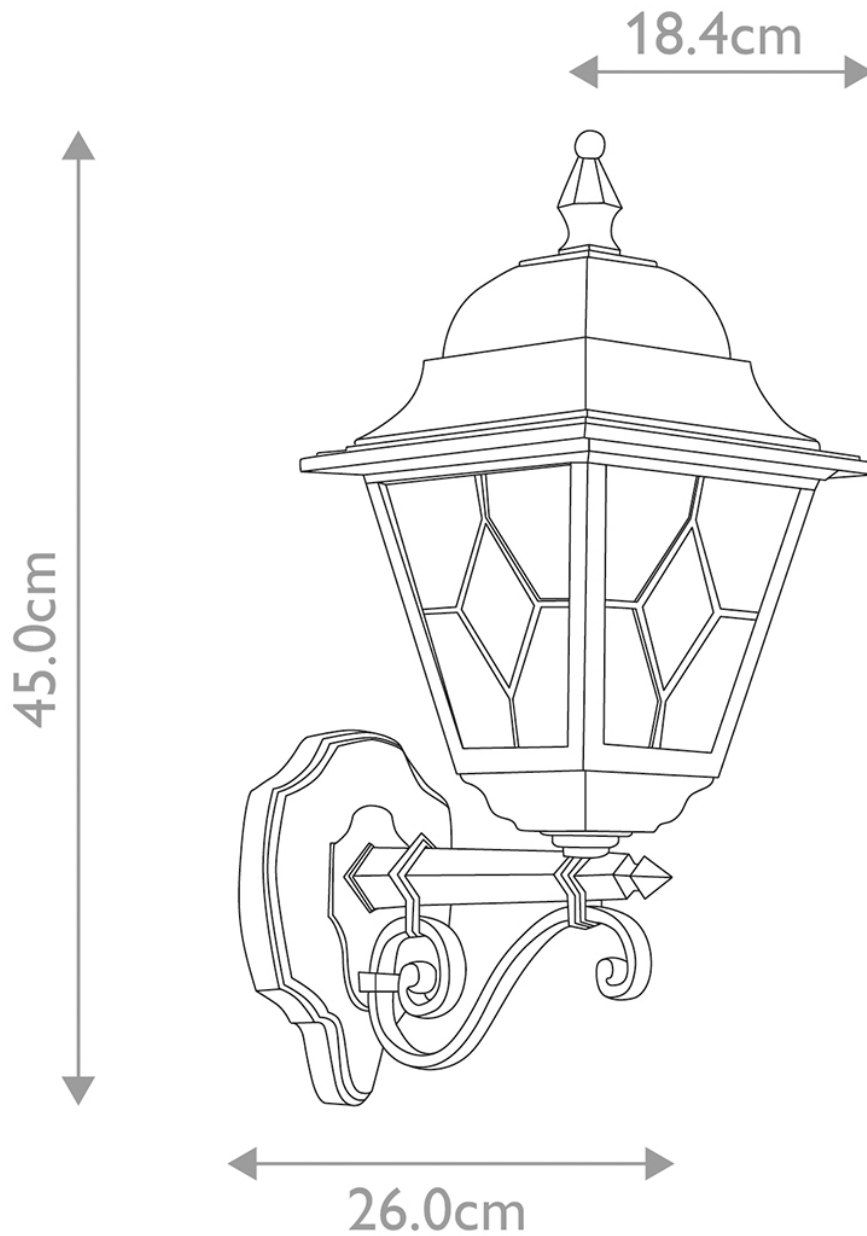

Elstead - Norfolk NR1-BLK Wall Light

CONTACT