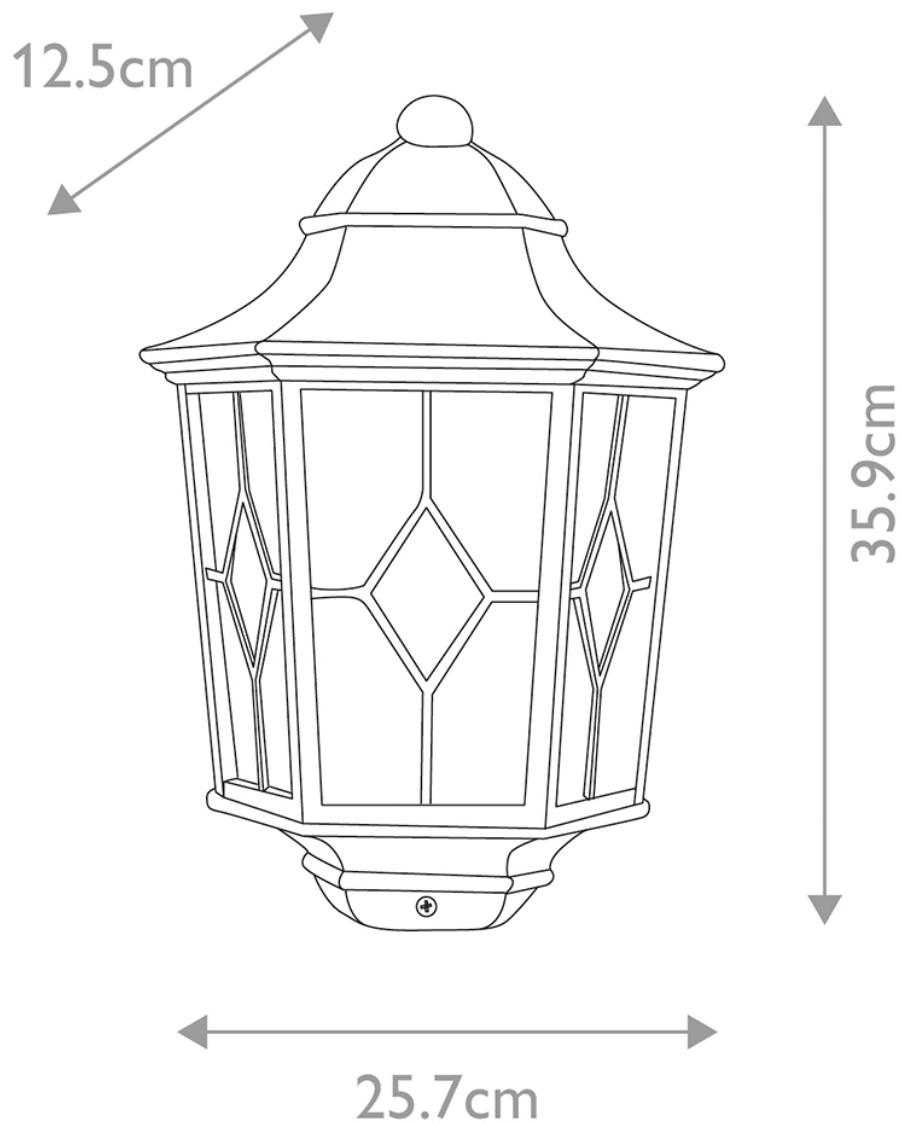

Elstead - Norfolk NR7-2-BLK Half Lantern

CONTACT