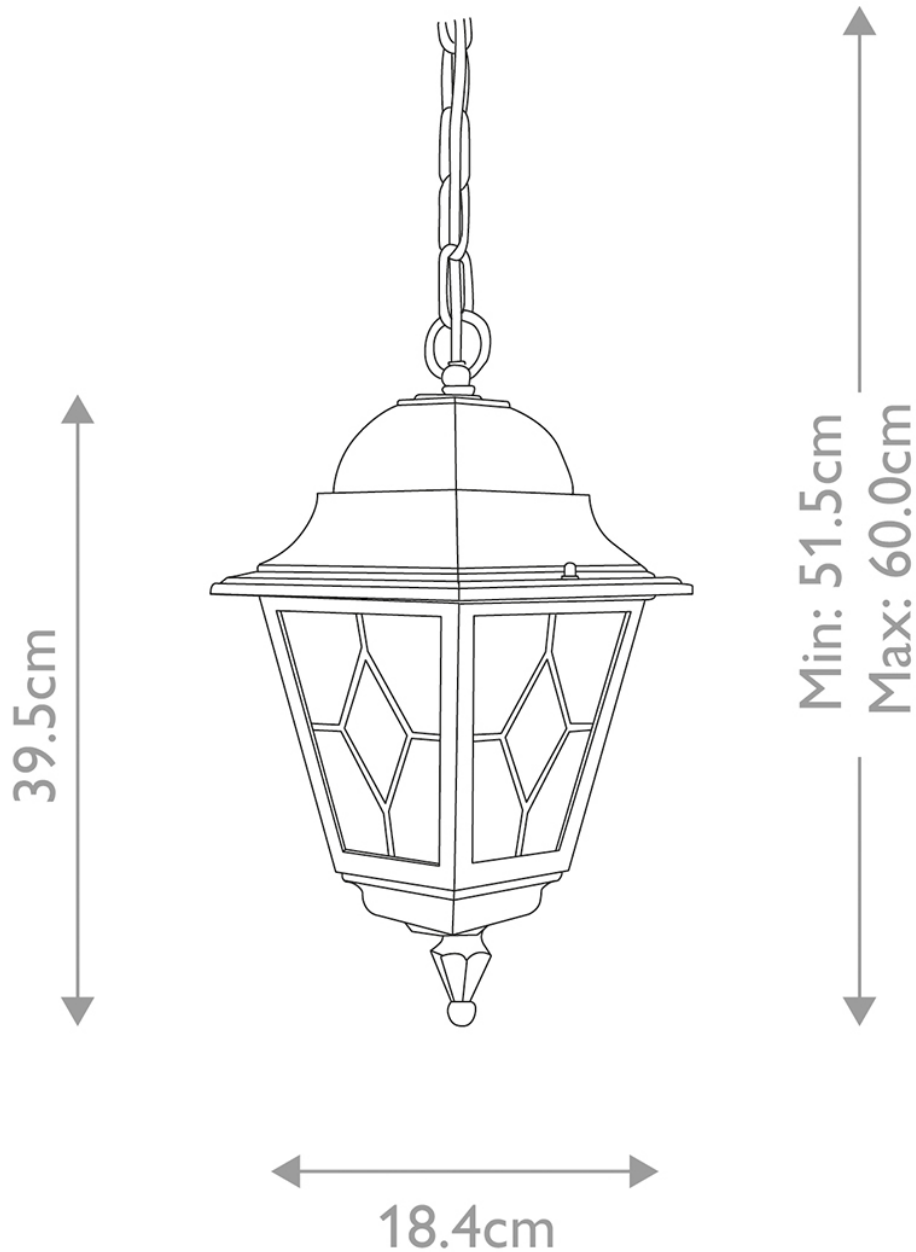

Elstead - Norfolk NR9-BLK Chain Lantern

CONTACT