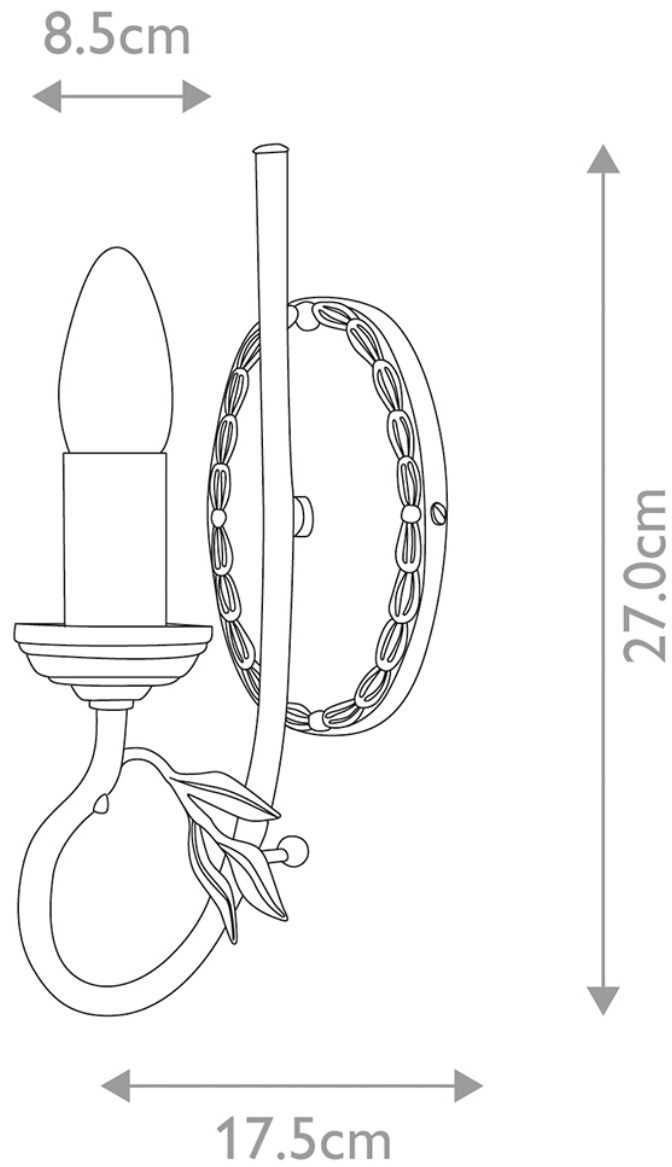

Elstead - Olivia OV1-IVORY-GOLD Wall Light

CONTACT