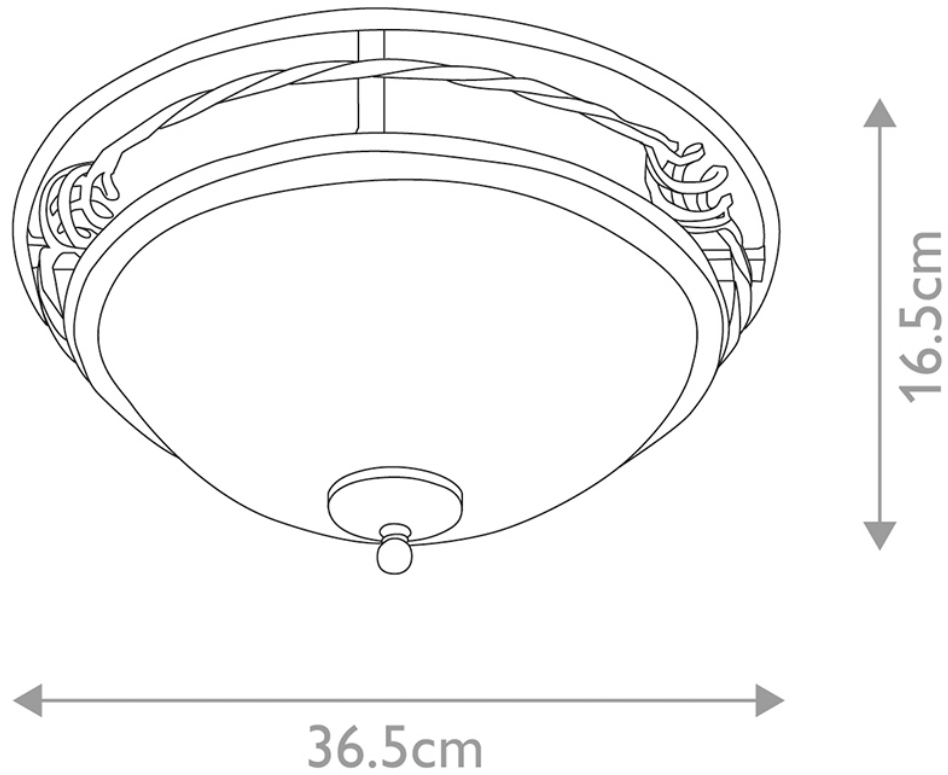

Elstead - Pembroke PB-F-A-BLACK Flush Light

CONTACT