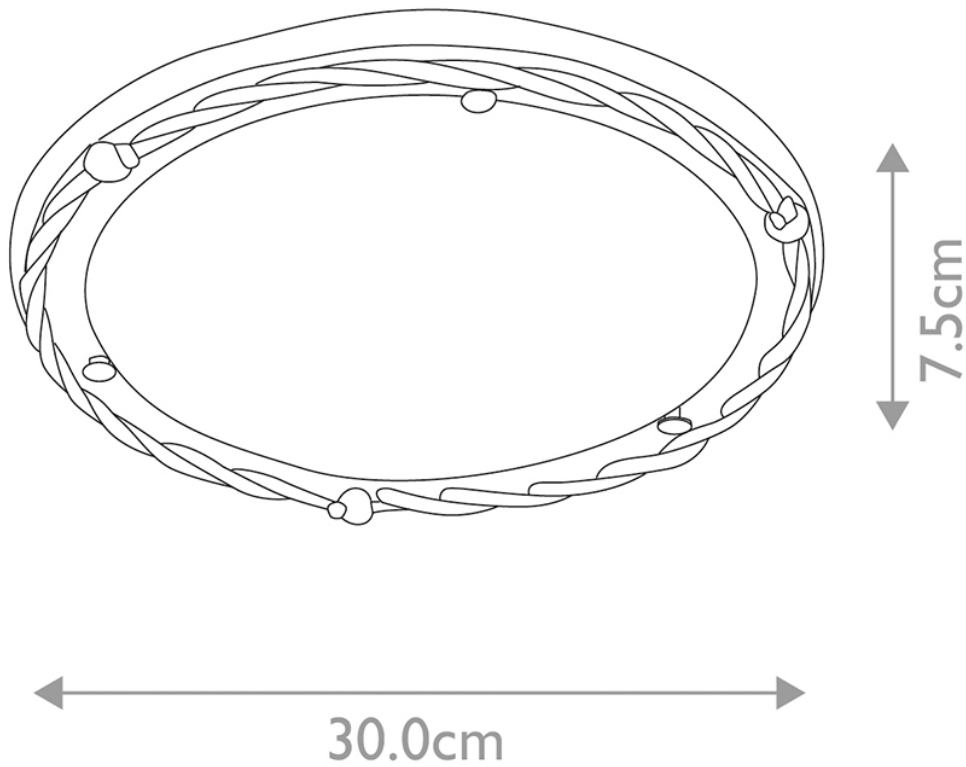

**Elstead - Pembroke PB-F-B-BLACK Flush Light**

**CONTACT**