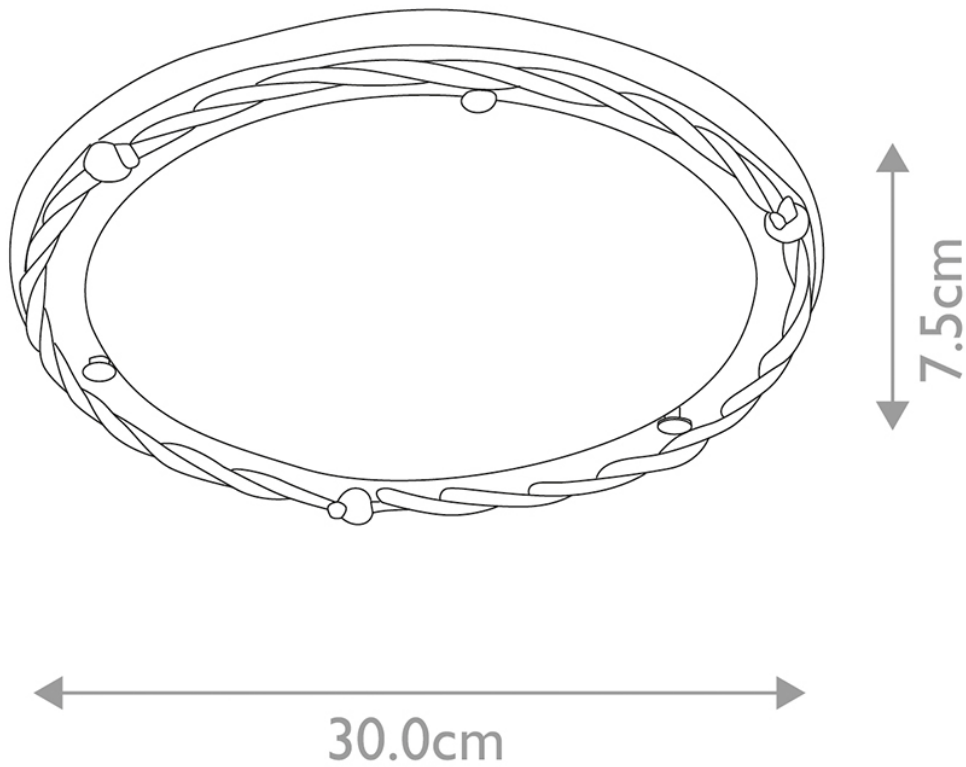

Elstead - Pembroke PB-F-B-BLK-GOLD Flush Light

CONTACT