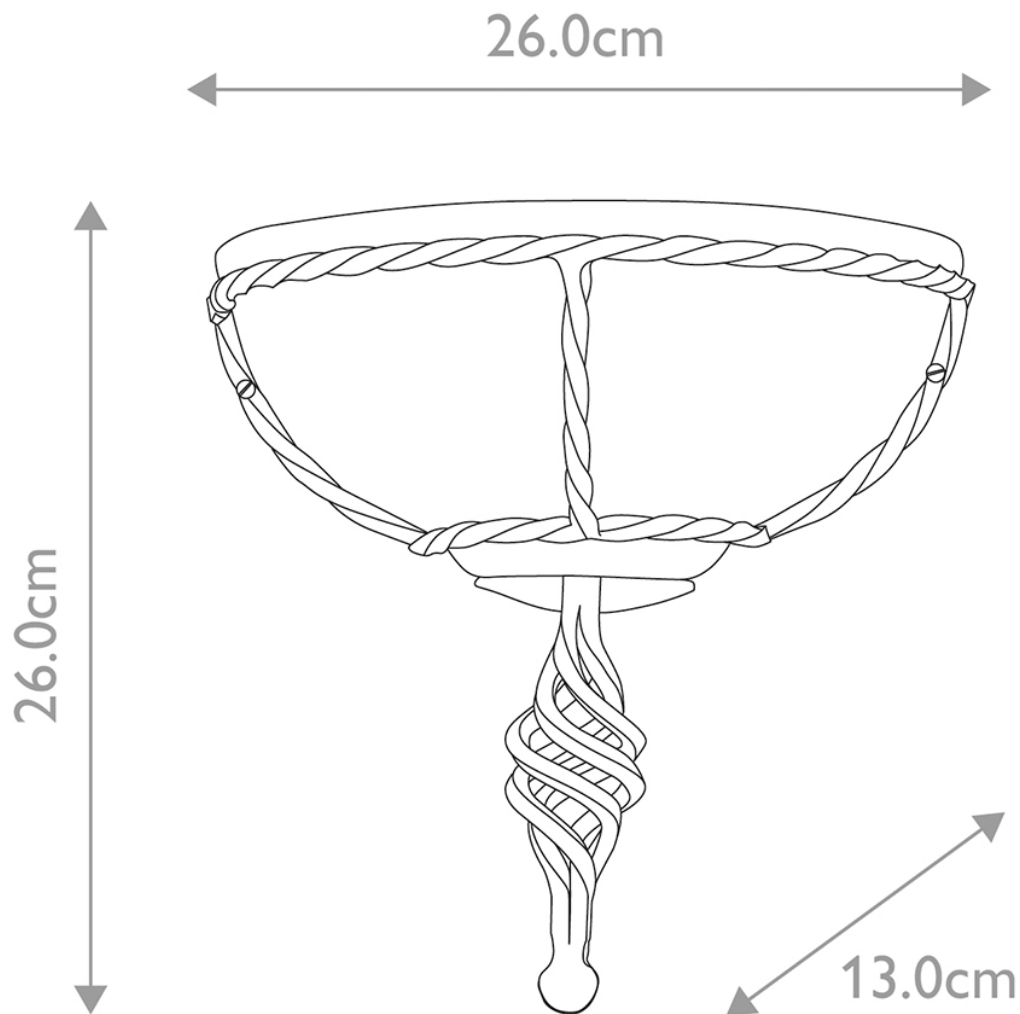

**Elstead - Pembroke PB-WU-BLACK Wall Light**

**CONTACT**