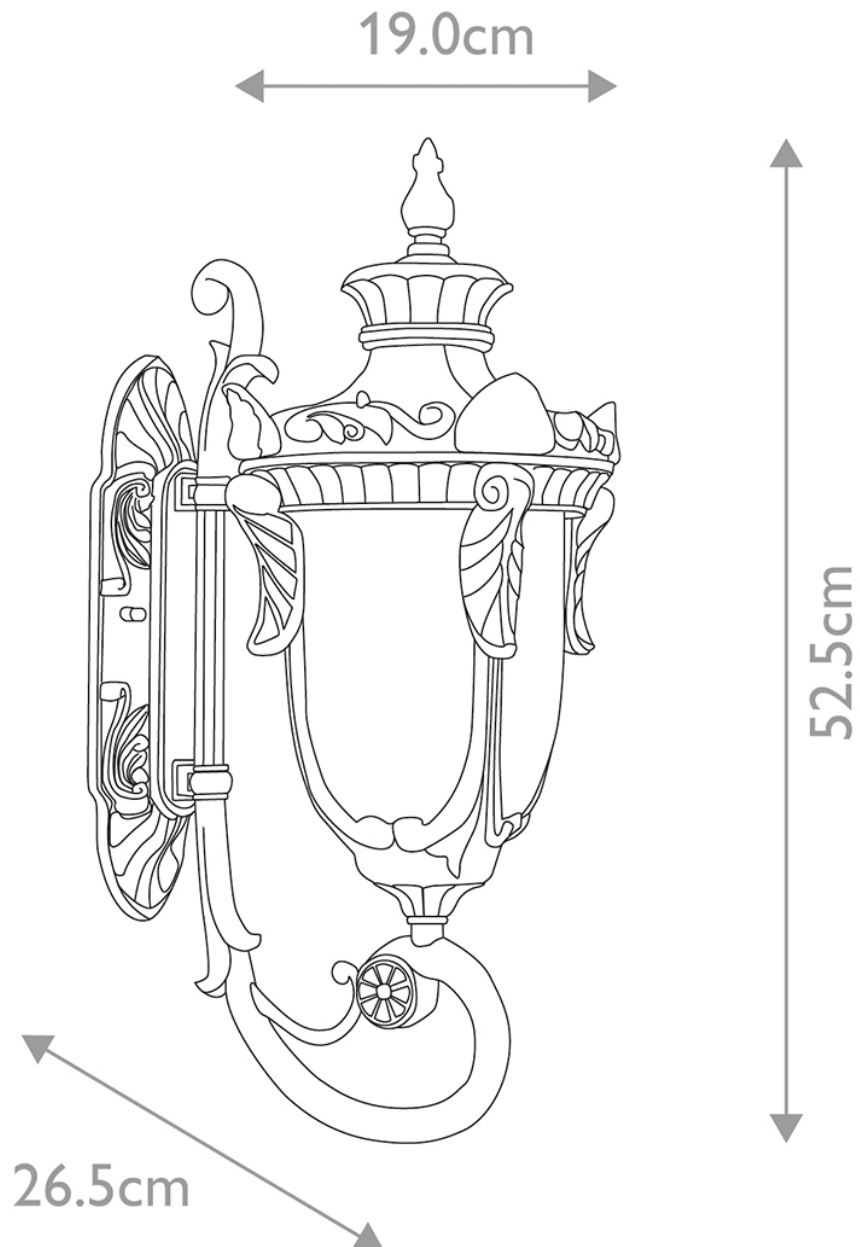

Elstead - Philadelphia PH1-M-OB Wall Light

CONTACT