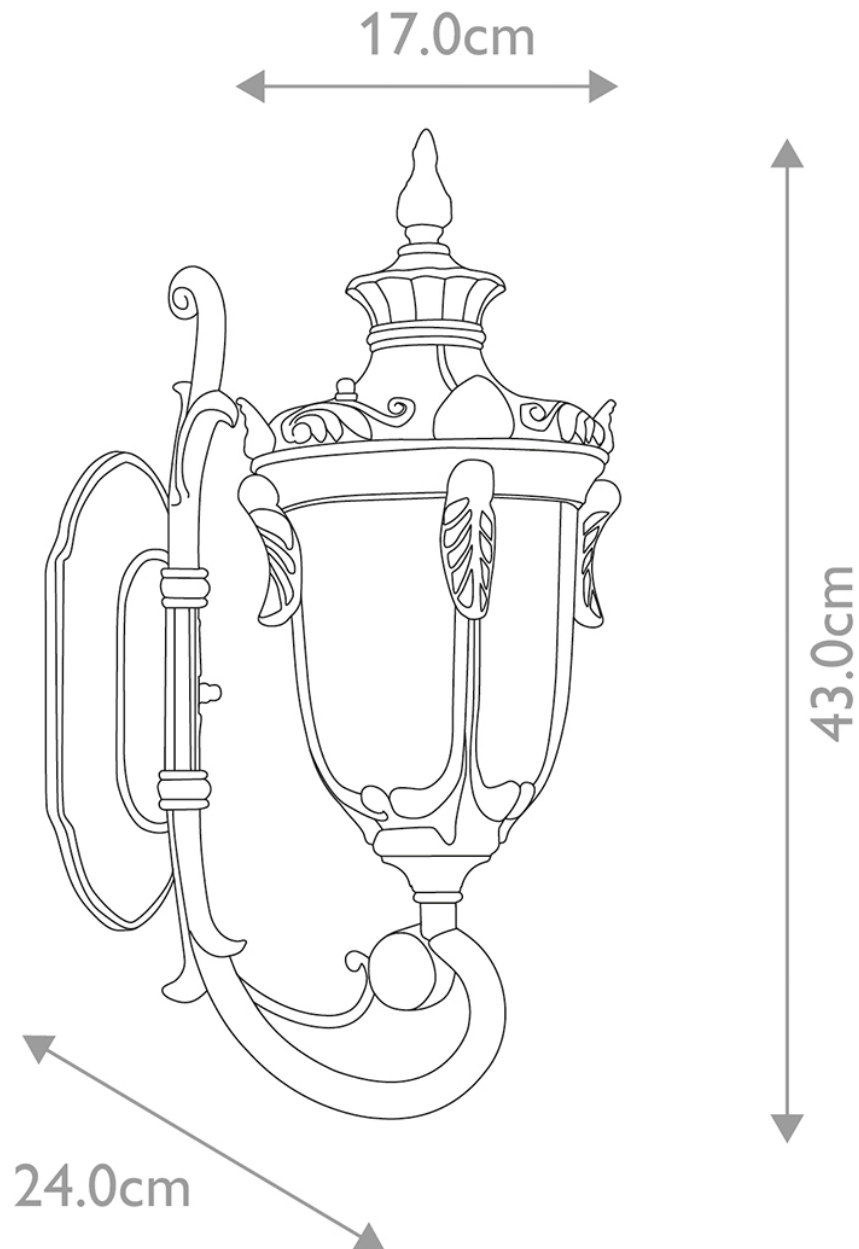

Elstead - Philadelphia PH1-S-OB Wall Light

CONTACT